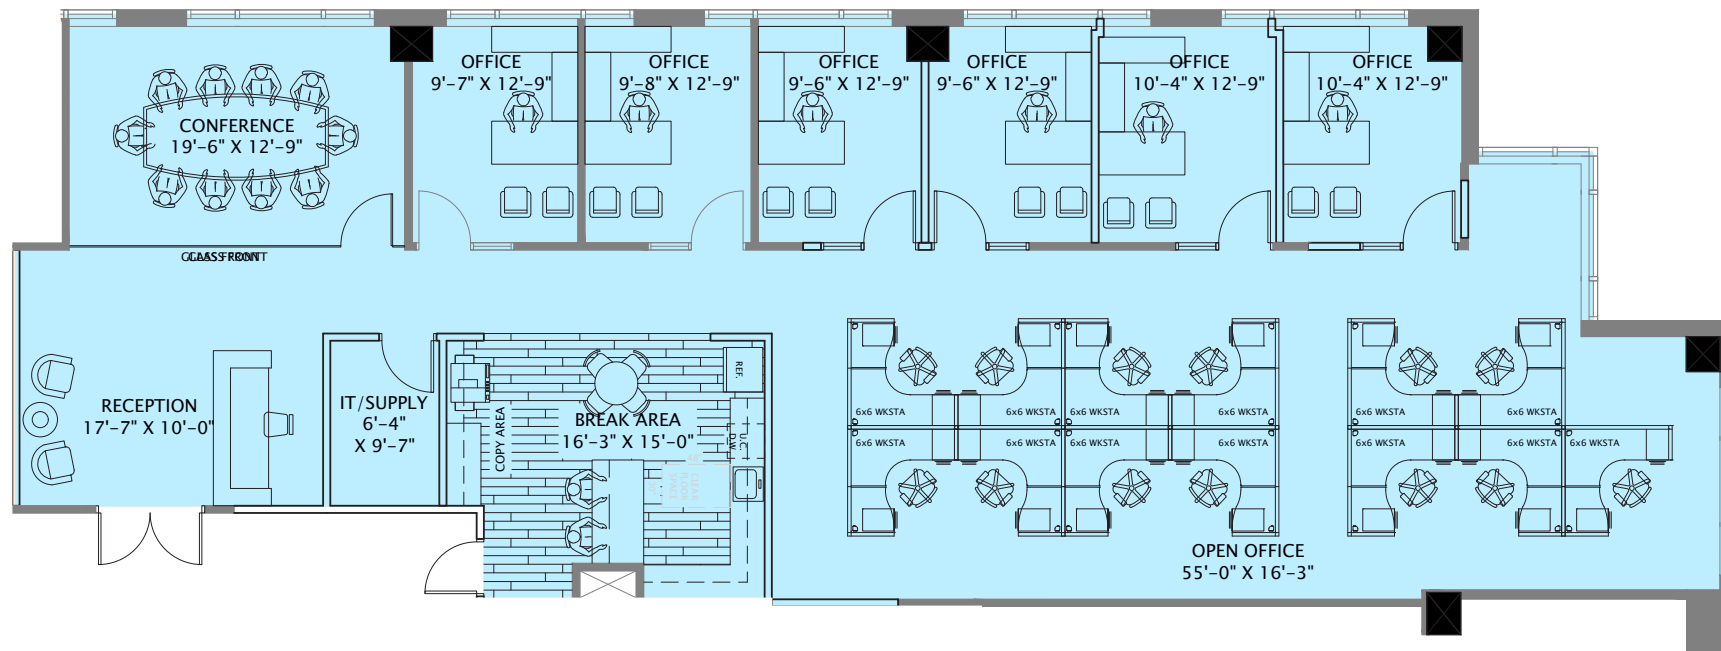

SUITE 1430

3,734 rsf

Jarred Goodstein 954 652 4617
Jonathan Kingsley 954 652 4610

BANYAN STREET www.200eastbroward.com
CAPITAL