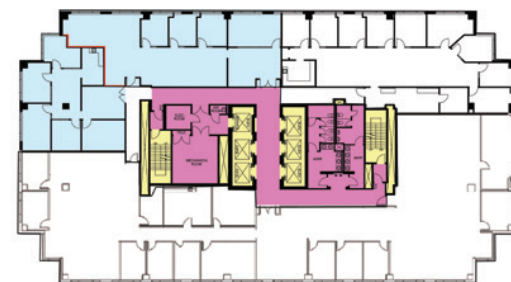

SUITES 1010 AND 1015

4,339 rsf

Jarred Goodstein 954 652 4617
Jonathan Kingsley 954 652 4610

BANYAN STREET www.200eastbroward.com
CAPITAL