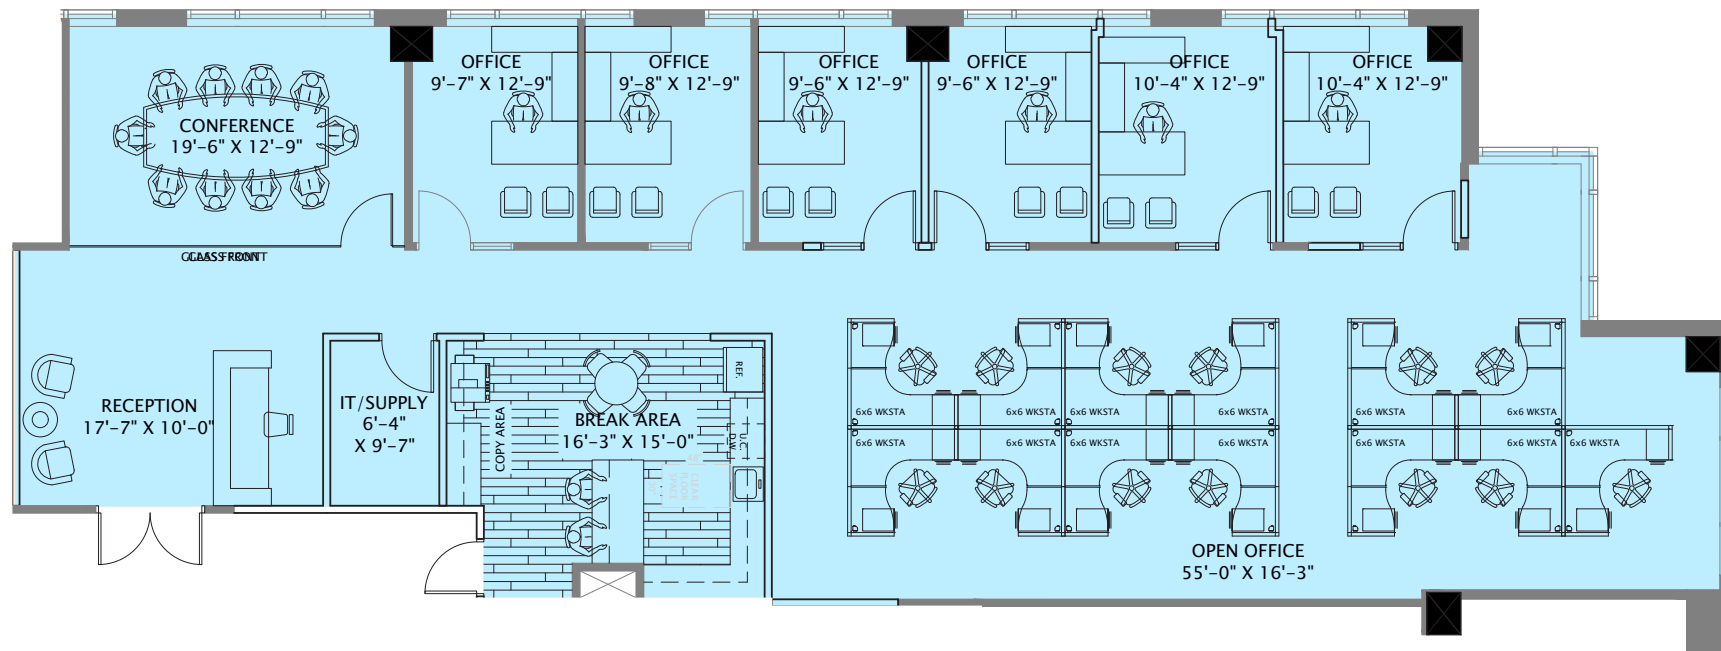

SUITE 1430

3,843 rsf

Jarred Goodstein 954 652 4617
Jonathan Kingsley 954 652 4610

BANYAN STREET www.200eastbroward.com
CAPITAL