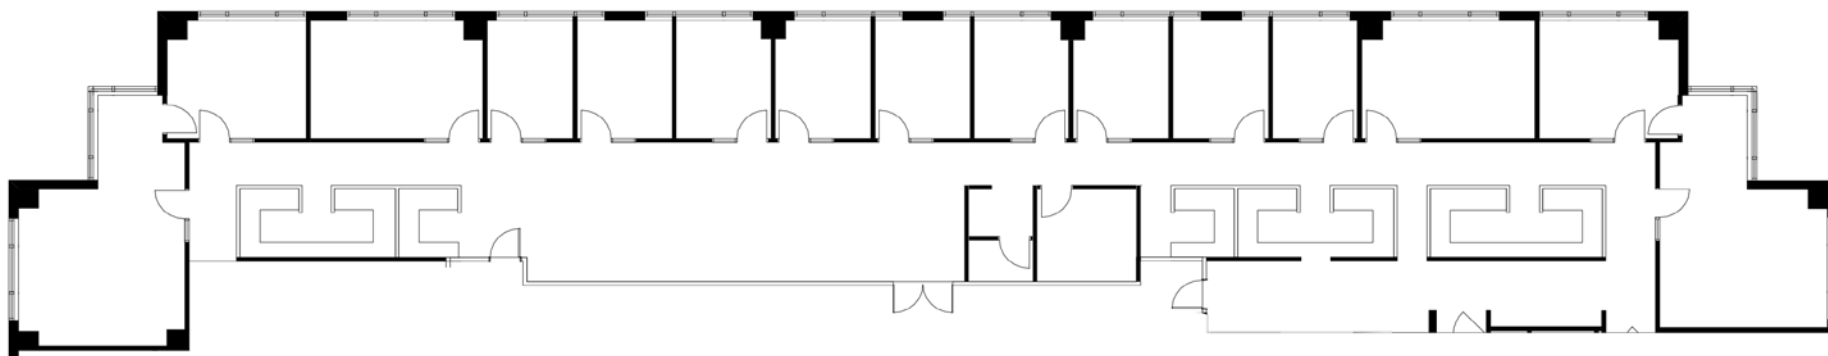

SUITE 1420

6,553 rsf

Up to 11,662 rsf of contiguous space

Jarred Goodstein
Jonathan Kingsley

954 652 4617
954 652 4610

BANYAN STREET
CAPITAL

www.200eastbroward.com