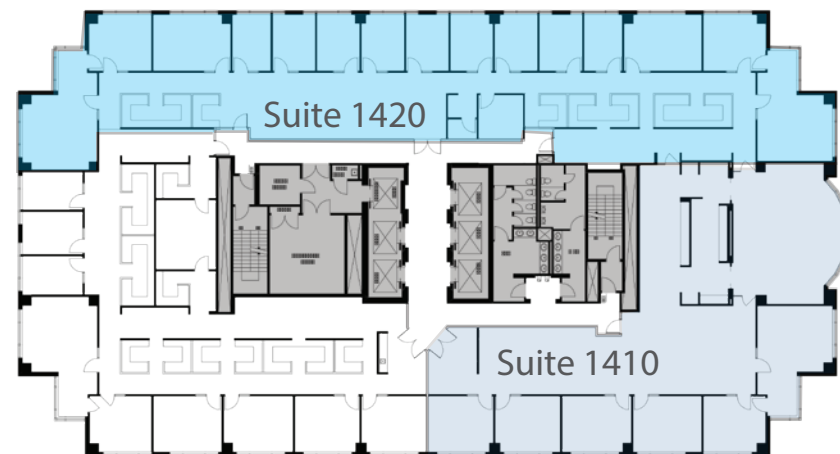

SUITE 1420

6,553 rsf

Up to 11,662 rsf of contiguous space

Jarred Goodstein
Jonathan Kingsley

954 652 4617
954 652 4610

BANYAN STREET
CAPITAL

www.200eastbroward.com