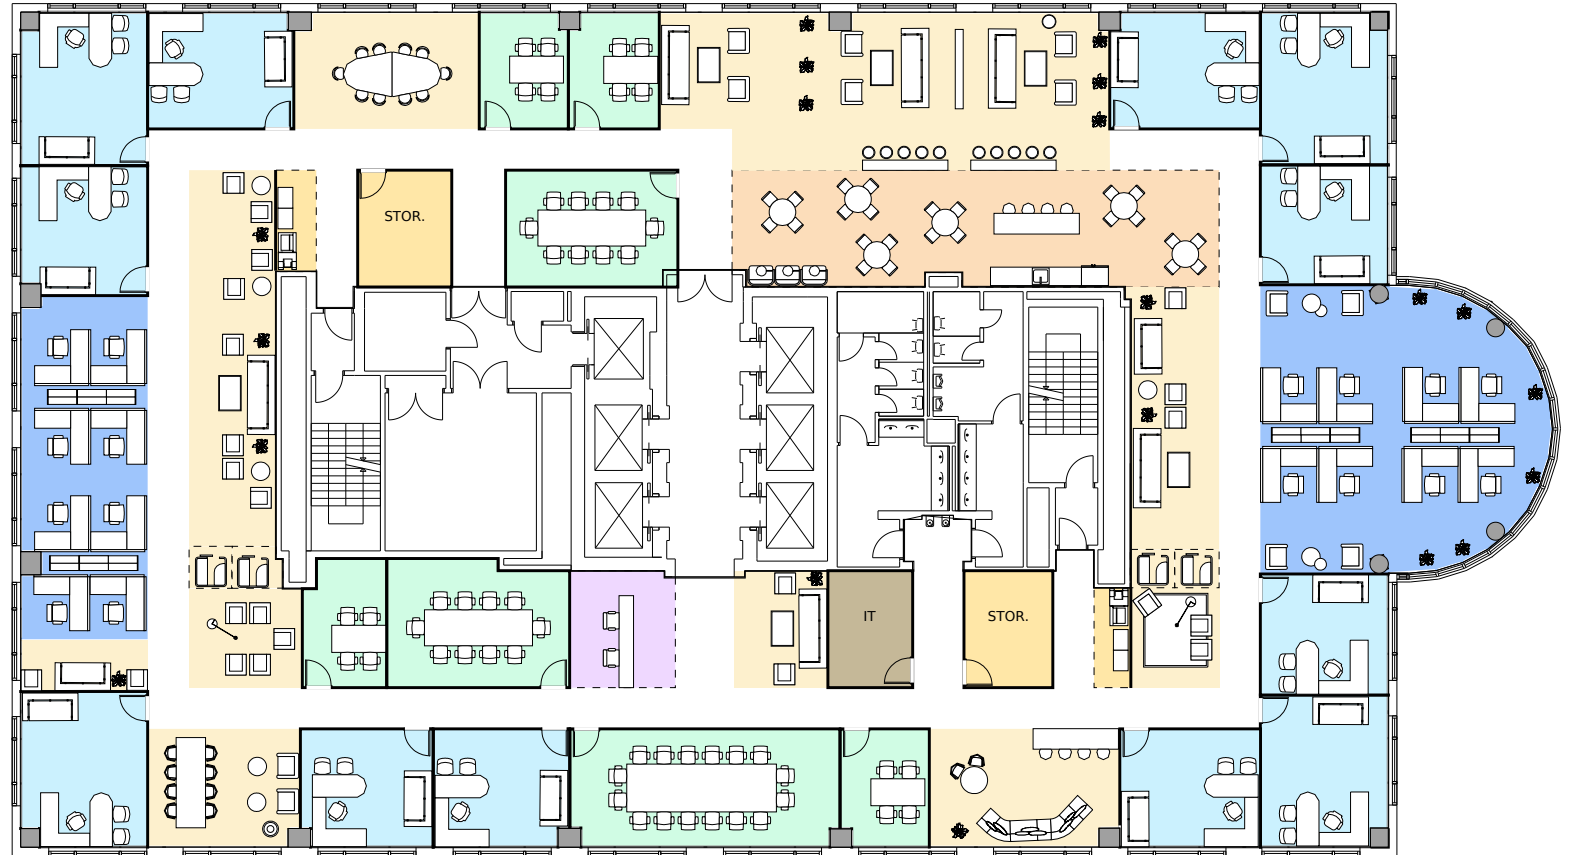

**14,579 sqf**  
RSF

**30**  
Headcount

**16**  
Open Space

**12**  
Offices

**5**  
Conf Room

**485.97**  
Density sqf/person

Daylight  100%

Privacy  40%

Efficiency  83%

↓ Average

- Executive Office
- Conf Room
- IT Room
- Open Space
- Amenities
- Comfort Zone
- Reception
- Pantry

**14,579 sqf**  
RSF

**30**  
Headcount

**16**  
Open Space

**12**  
Offices

**7**  
Conf Room

**485.97**  
Density sqf/person

Daylight  100%

Privacy  40%

Efficiency  84%

↓ Average

- Executive Office
- Conf Room
- IT Room
- Open Space
- Amenities
- Comfort Zone
- Reception
- Pantry

	● Alternative A	● Alternative B	● Alternative C
<b>Headcount</b>	29	30	30
<b>Open Space</b>	15	16	16
<b>Offices</b>	12	12	12
<b>Conf Room</b>	6	5	7
<b>Density sqf/person</b>	502.72	485.97	485.97
<b>Daylight</b>	100%	100%	100%
<b>Privacy</b>	41%	40%	40%