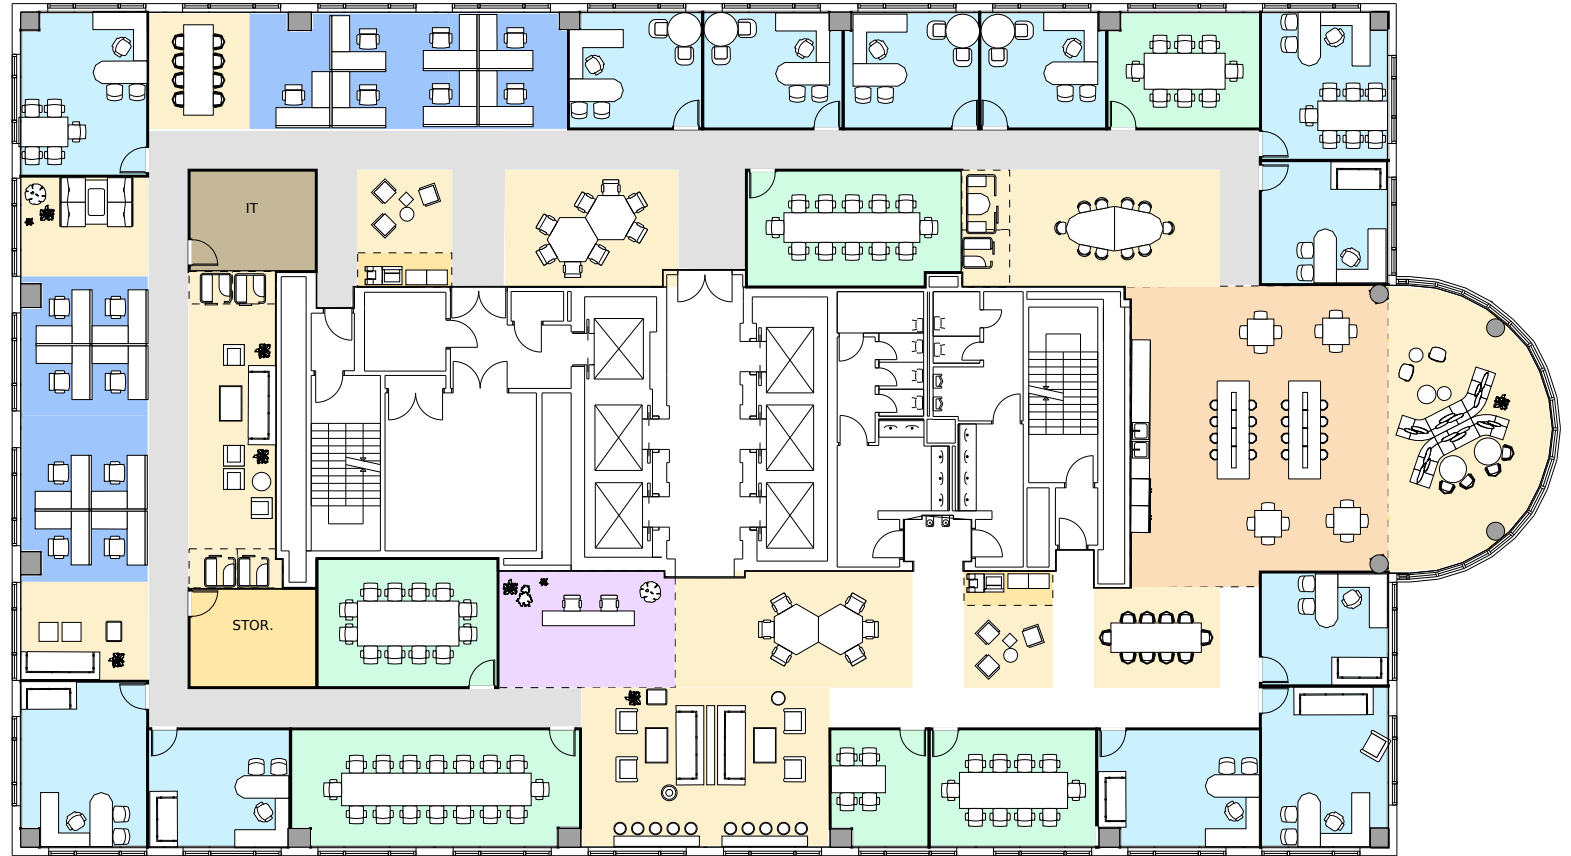

**12**  
Offices

**6**  
Conf Room

**502.72**  
Density sqf/person

Daylight  100%

Privacy  41%

Efficiency  85%

↓ Average

- Executive Office
- Conf Room
- IT Room
- Open Space
- Amenities
- Comfort Zone
- Reception
- Pantry

**14,579 sqf**  
RSF

**30**  
Headcount

**16**  
Open Space

**12**  
Offices

**5**  
Conf Room

**485.97**  
Density sqf/person

Daylight  100%

Privacy  40%

Efficiency  83%

↓ Average

- Executive Office
- Conf Room
- IT Room
- Open Space
- Amenities
- Comfort Zone
- Reception
- Pantry

**14,579 sqf**  
RSF

**30**  
Headcount

**16**  
Open Space

**12**  
Offices

**7**  
Conf Room