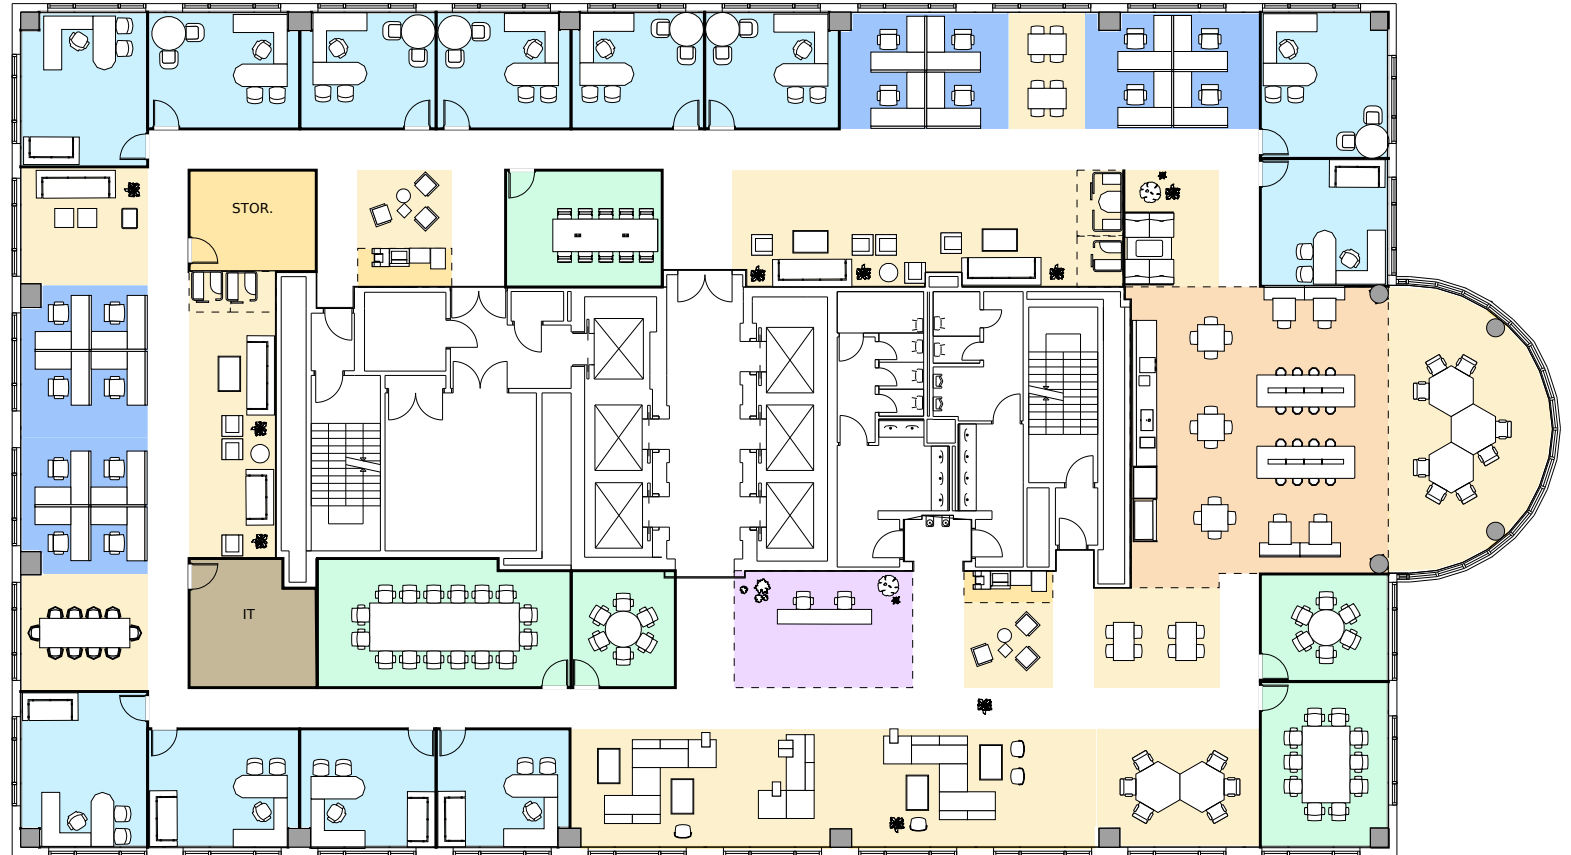

**12**  
Offices

**6**  
Conf Room

**502.72**  
Density sqf/person

Daylight  100%

Privacy  41%

Efficiency  85%

↓ Average

- Executive Office
- Conf Room
- IT Room
- Open Space
- Amenities
- Comfort Zone
- Reception
- Pantry

**14,579 sqf**  
RSF

**30**  
Headcount

**16**  
Open Space

**12**  
Offices

**5**  
Conf Room

**485.97**  
Density sqf/person

Daylight  100%

Privacy  40%

Efficiency  83%

↓ Average

- Executive Office
- Conf Room
- IT Room
- Open Space
- Amenities
- Comfort Zone
- Reception
- Pantry

**14,579 sqf**  
RSF

**30**  
Headcount

**16**  
Open Space

**12**  
Offices

**7**  
Conf Room

**485.97**  
Density sqf/person

Daylight  100%

Privacy  40%

Efficiency  84%

↓ Average

- Executive Office
- Conf Room
- IT Room
- Open Space
- Amenities
- Comfort Zone
- Reception
- Pantry

	● Alternative A	● Alternative B	● Alternative C
<b>Headcount</b>	29	30	30
<b>Open Space</b>	15	16	16
<b>Offices</b>	12	12	12
<b>Conf Room</b>	6	5	7
<b>Density sqf/person</b>	502.72	485.97	485.97
<b>Daylight</b>	100%	100%	100%
<b>Privacy</b>	41%	40%	40%