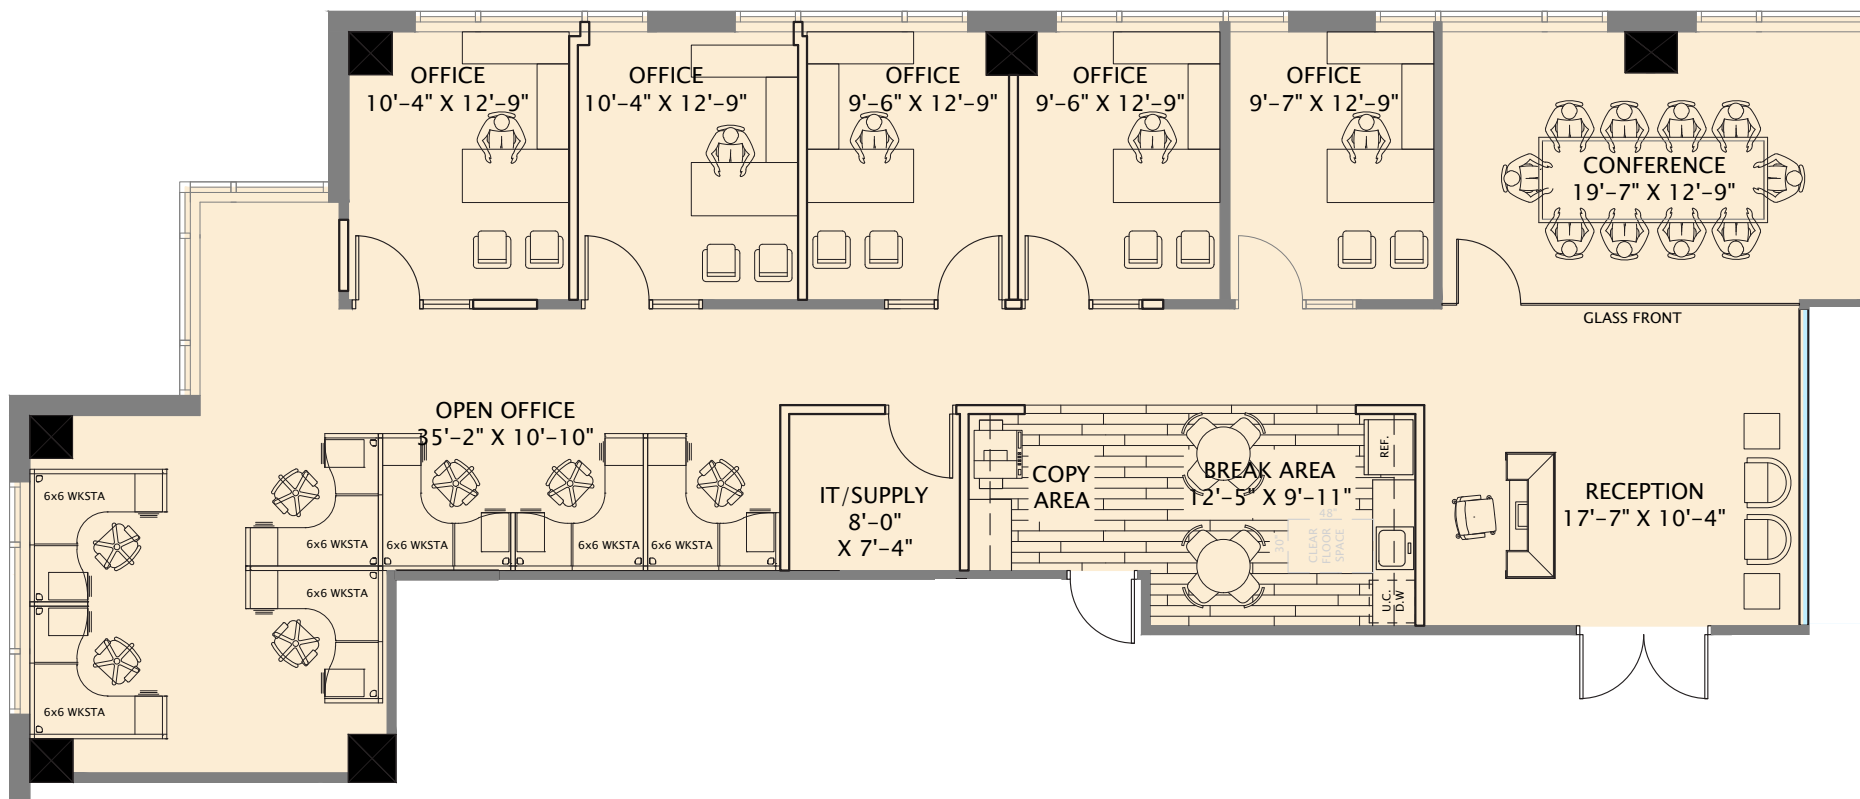

SUITE 1420

2,819 rsf

Jarred Goodstein 954 652 4617
Jonathan Kingsley 954 652 4610

BANYAN STREET www.200eastbroward.com
CAPITAL