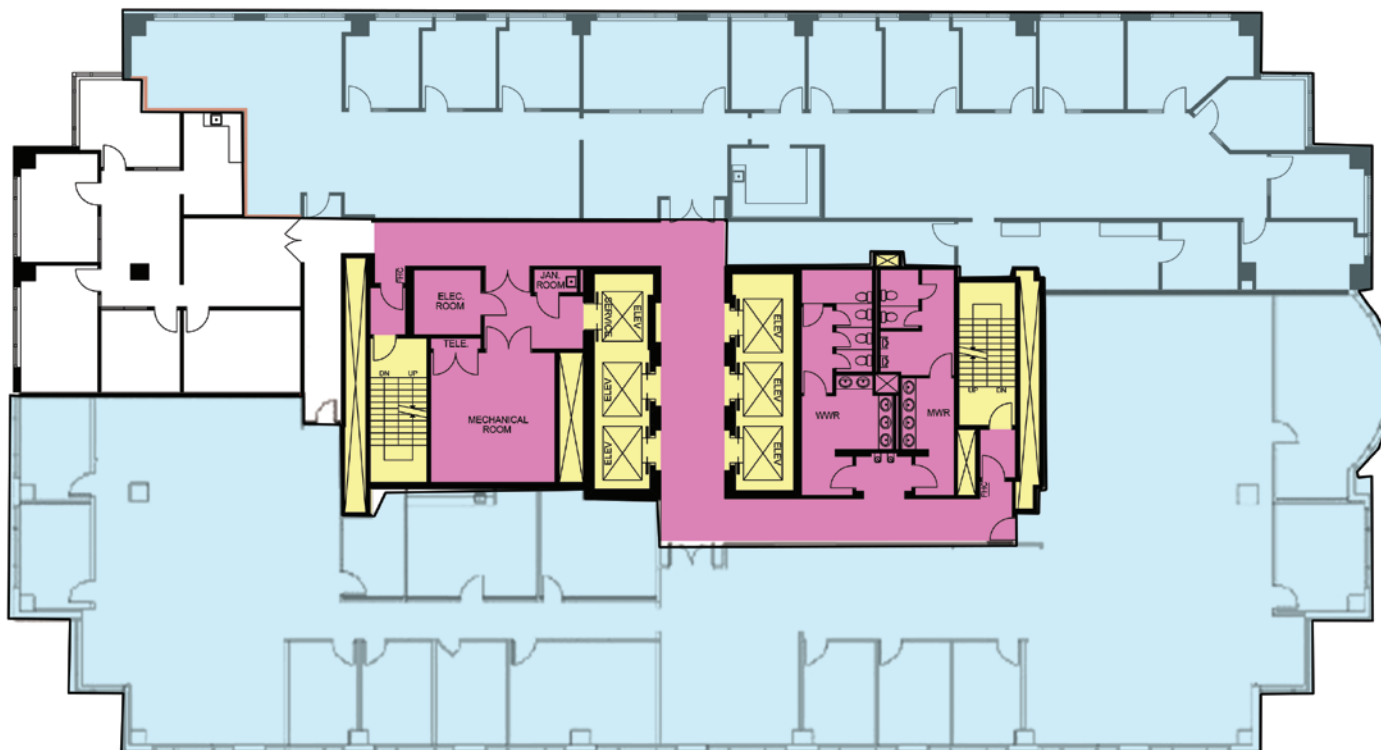

# SUITES 1000 & 1020

15,540 rsf

Jarred Goodstein  
Jonathan Kingsley

954 652 4617  
954 652 4610

BANYAN STREET  
CAPITAL

[www.200eastbroward.com](http://www.200eastbroward.com)