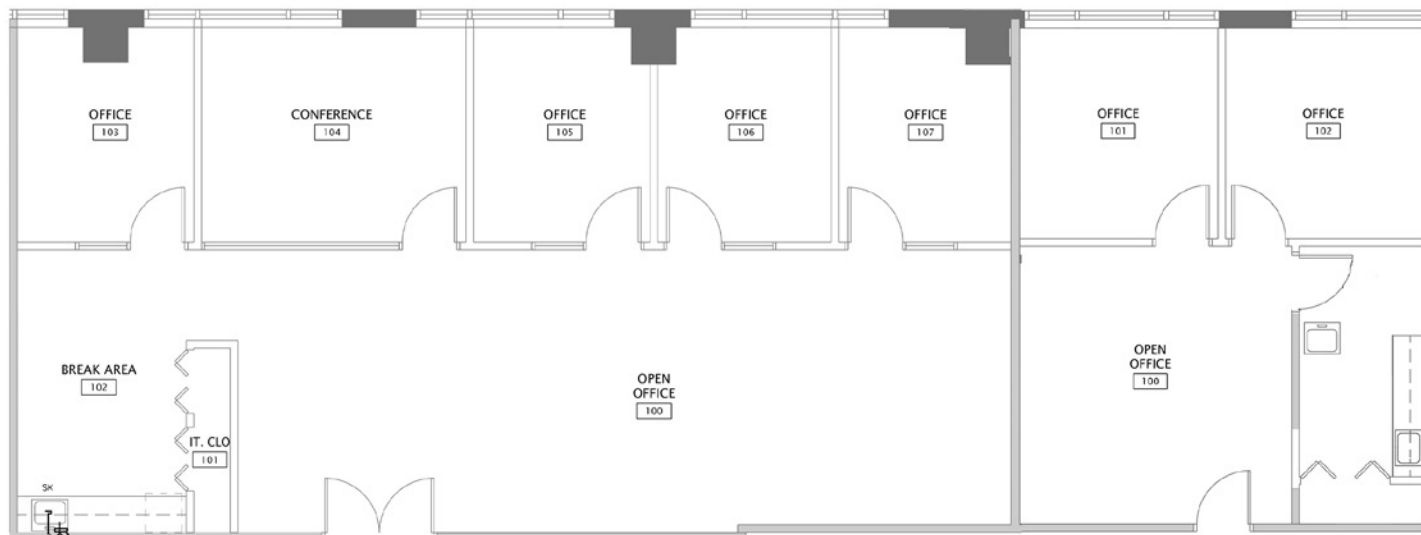

SUITES 1100 & 1105

2,843 rsf

Jarred Goodstein 954 652 4617
Jonathan Kingsley 954 652 4610

BANYAN STREET
CAPITAL

www.200eastbroward.com