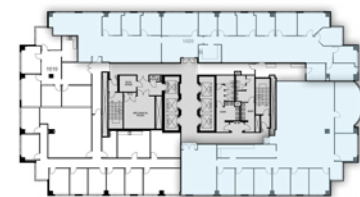

# 10<sup>TH</sup> FLOOR

11,296 rsf contiguous space

Jarred Goodstein 954 652 4617  
Jonathan Kingsley 954 652 4610

BANYAN STREET  
CAPITAL

[www.200eastbroward.com](http://www.200eastbroward.com)