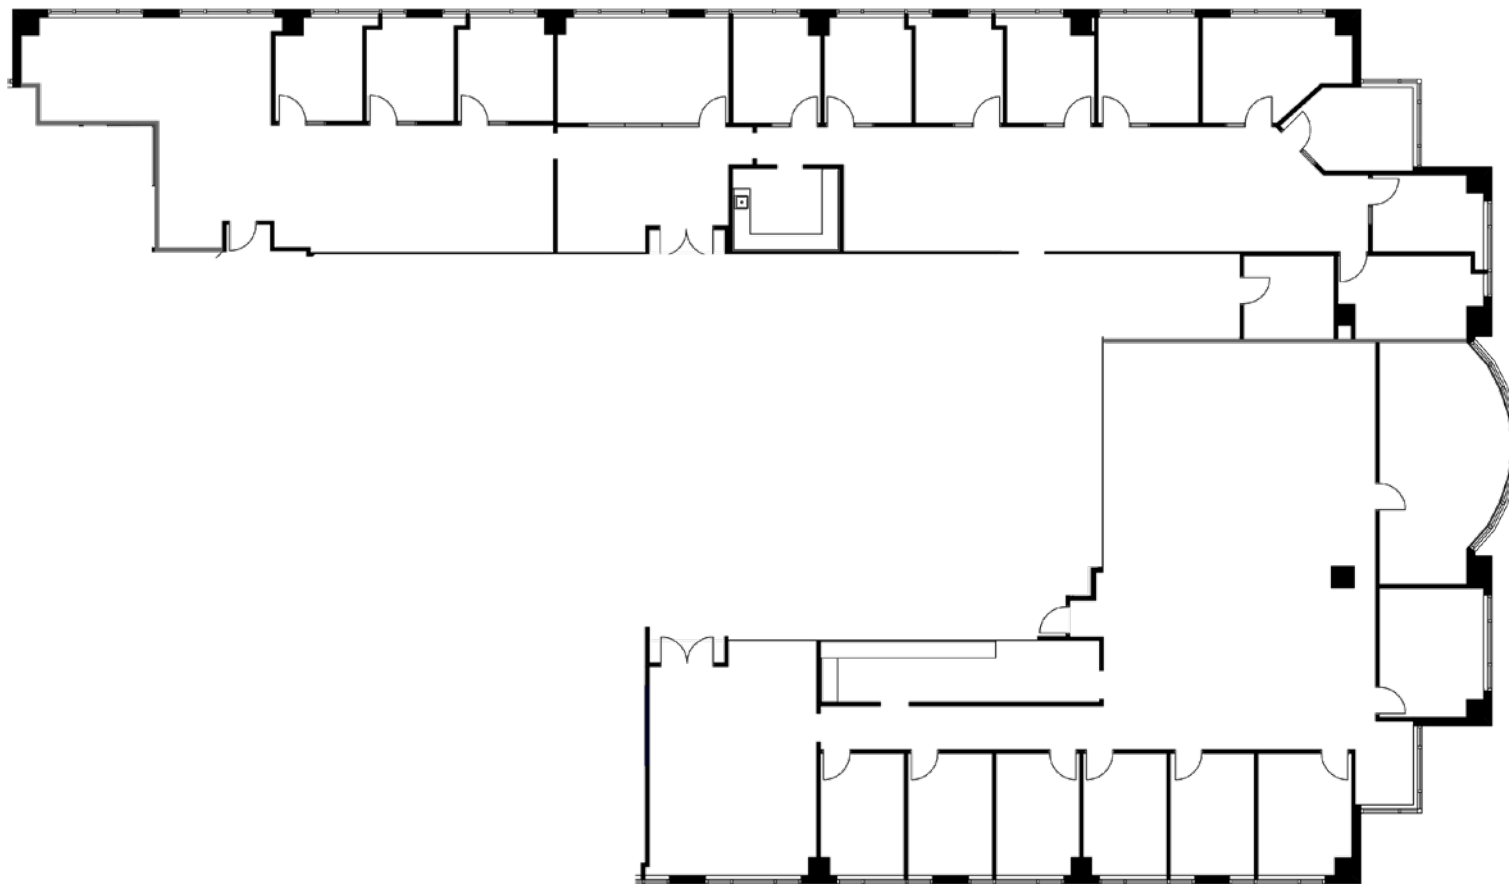

# 10<sup>TH</sup> FLOOR

11,296 rsf contiguous space

Jarred Goodstein 954 652 4617  
Jonathan Kingsley 954 652 4610

BANYAN STREET  
CAPITAL

[www.200eastbroward.com](http://www.200eastbroward.com)