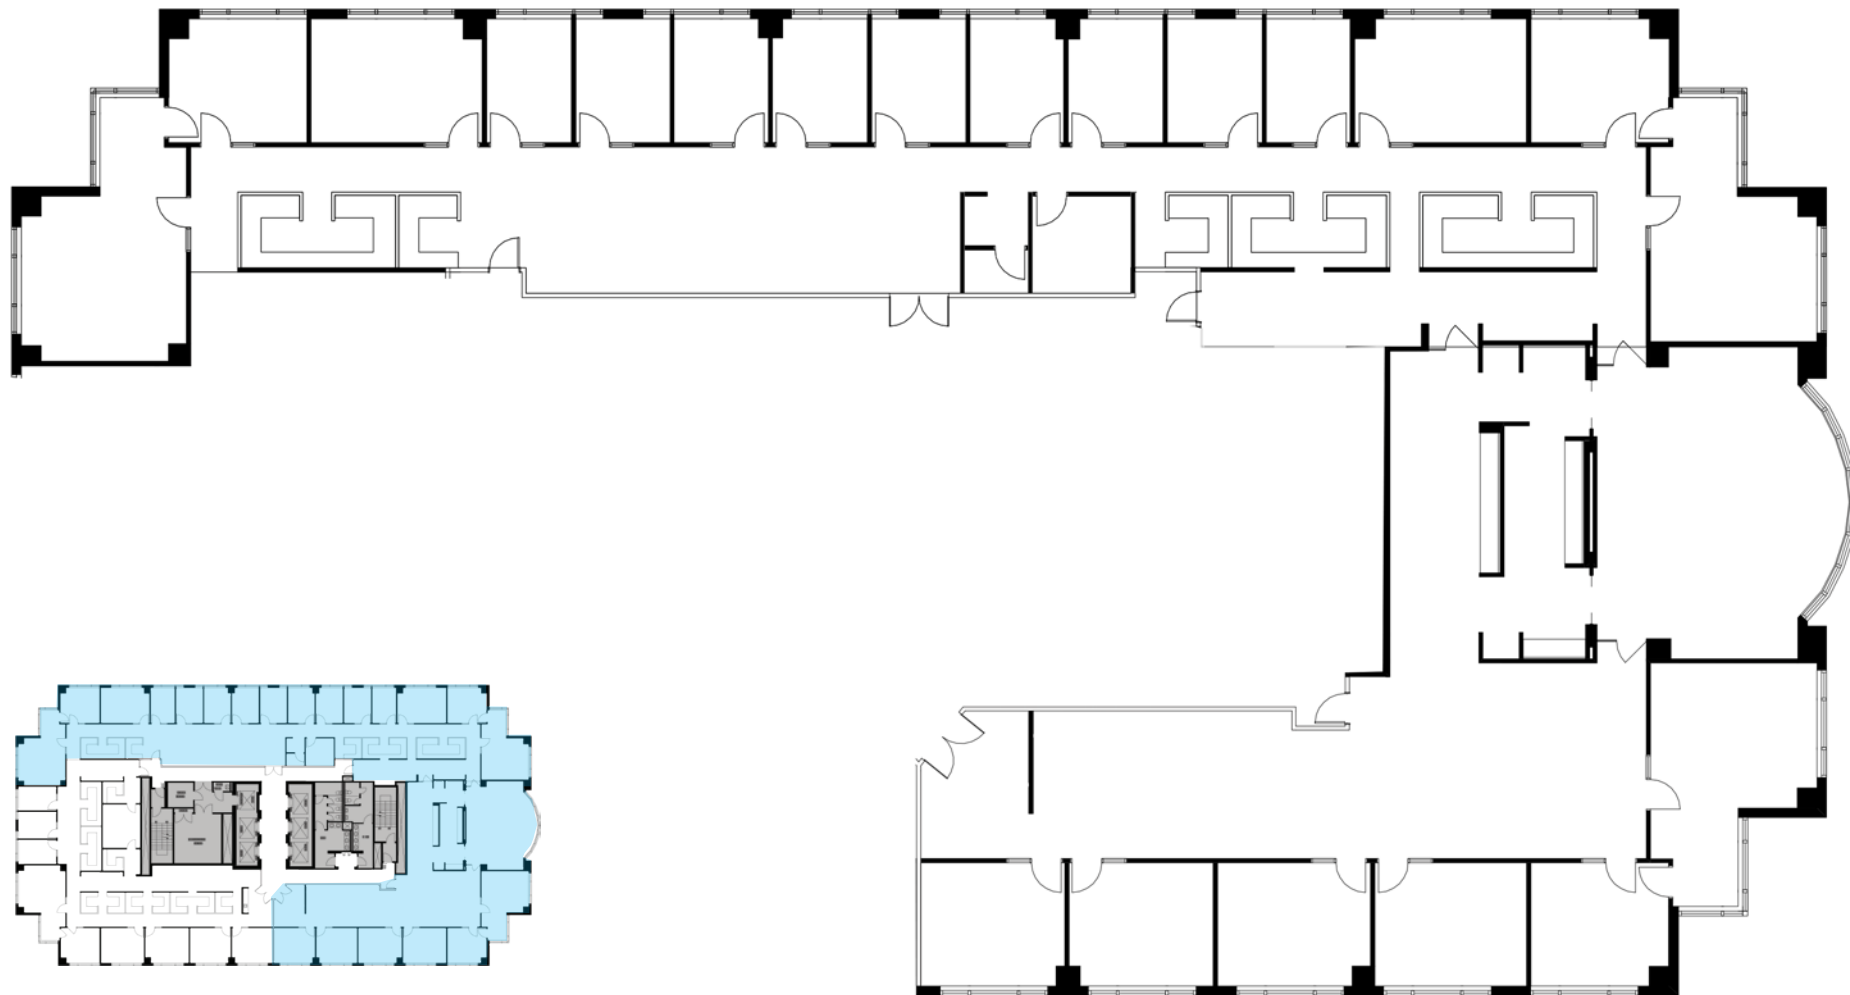

SUITES 1410 and 1420

11,662 rsf

Jarred Goodstein
Jonathan Kingsley

954 652 4617
954 652 4610

BANYAN STREET
CAPITAL www.200eastbroward.com