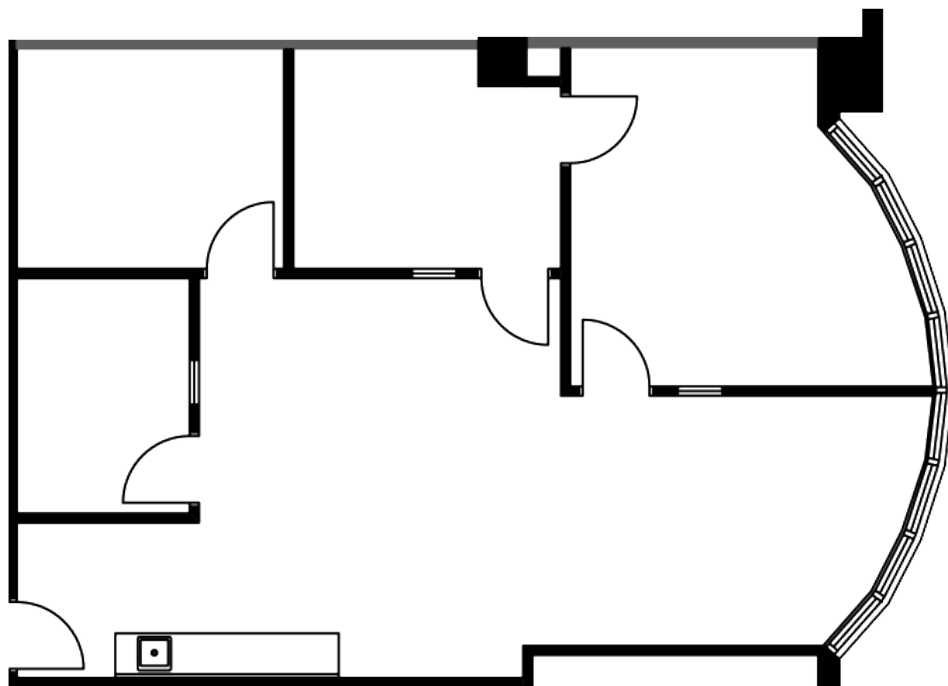

# SUITE 1610

1,444 rsf

Jarred Goodstein 954 652 4617  
Jonathan Kingsley 954 652 4610

BANYAN STREET CAPITAL [www.200eastbroward.com](http://www.200eastbroward.com)