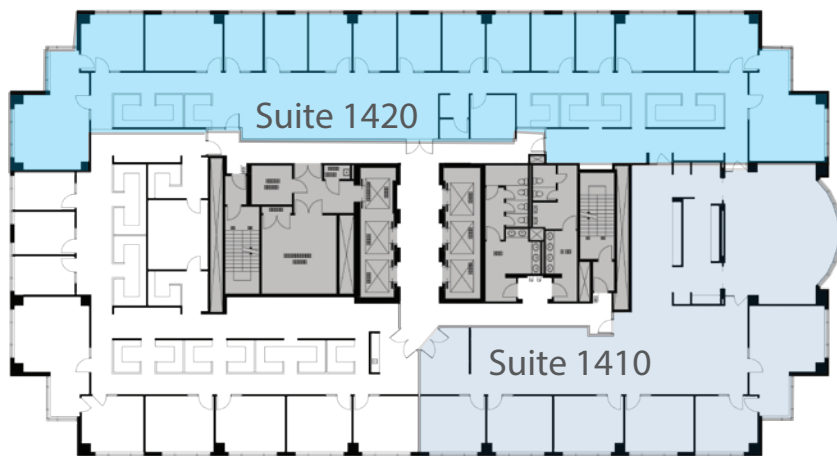

SUITE 1410

5,109 rsf

Up to 11,662 rsf of contiguous space

Jarred Goodstein
Jonathan Kingsley

954 652 4617
954 652 4610

BANYAN STREET
CAPITAL

www.200eastbroward.com