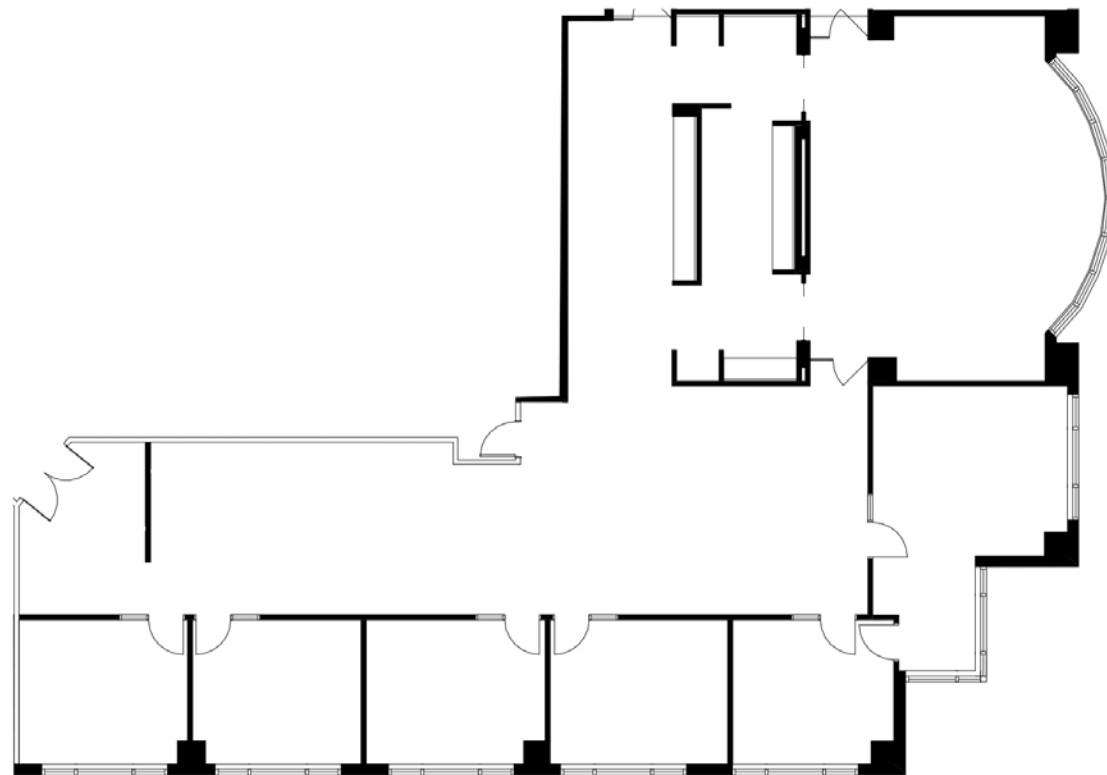

SUITE 1410

5,109 rsf

Up to 11,662 rsf of contiguous space

Jarred Goodstein
Jonathan Kingsley

954 652 4617
954 652 4610

BANYAN STREET
CAPITAL

www.200eastbroward.com