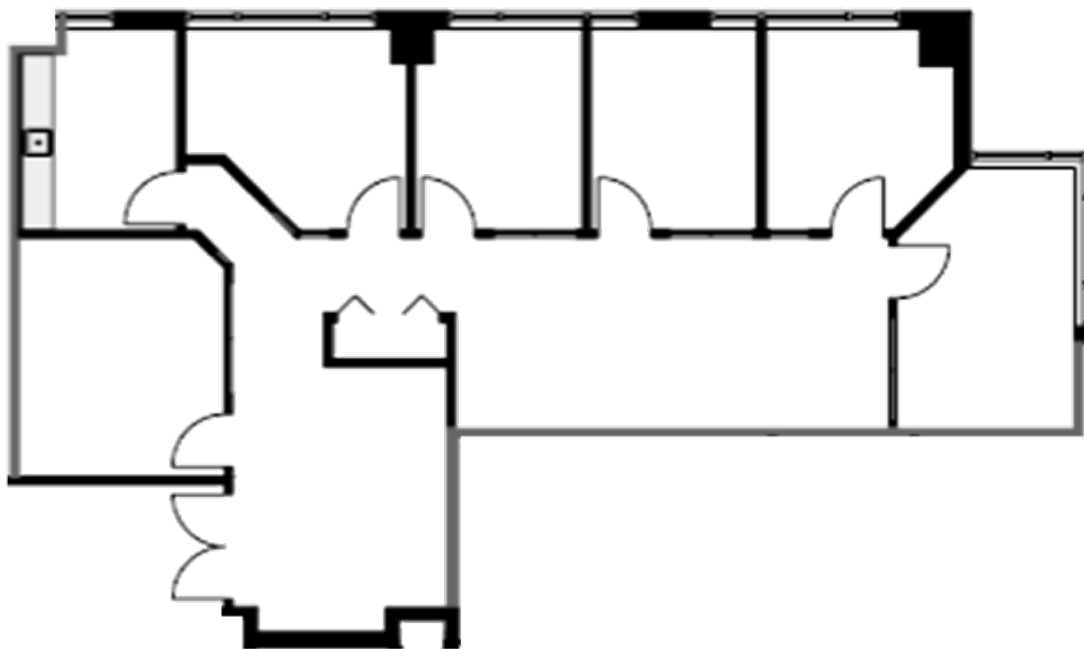

SUITE 1250

Spec Suite | 2,178 rsf

Jarred Goodstein 954 652 4617
Jonathan Kingsley 954 652 4610

BANYAN STREET www.200eastbroward.com
CAPITAL