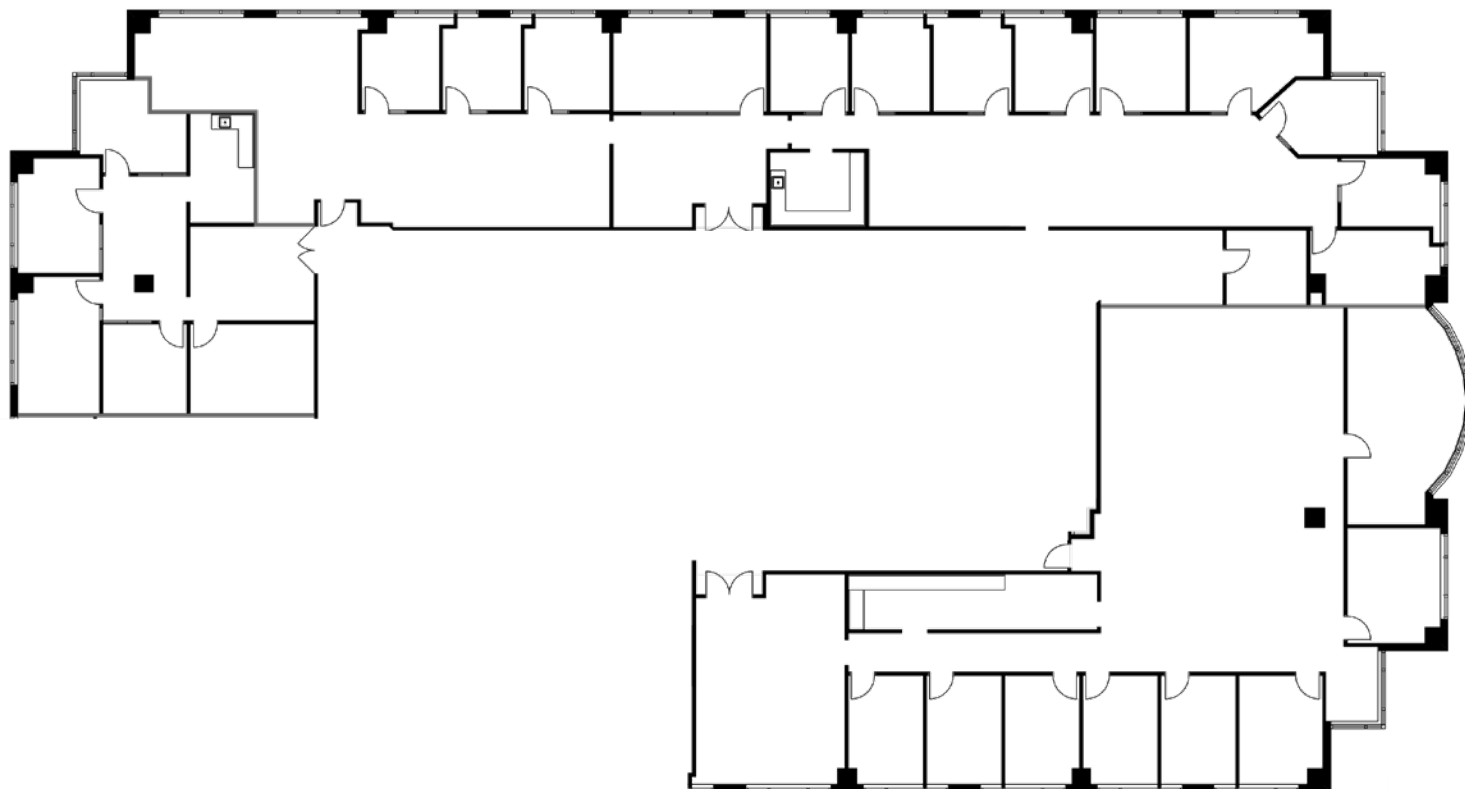

# 10<sup>TH</sup> FLOOR

13,060 rsf contiguous space

Jarred Goodstein 954 652 4617  
Jonathan Kingsley 954 652 4610

BANYAN STREET  
CAPITAL

[www.200eastbroward.com](http://www.200eastbroward.com)