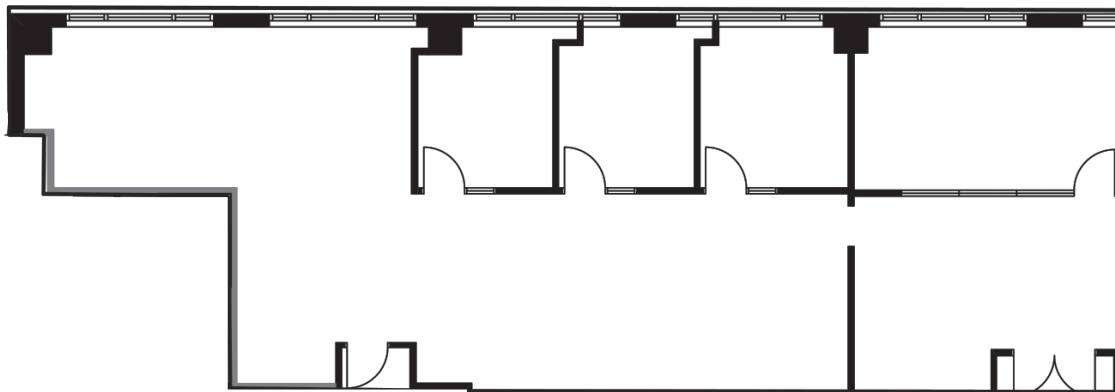

SUITE 1015

2,574 rsf

Jarred Goodstein 954 652 4617
Jonathan Kingsley 954 652 4610

BANYAN STREET www.200eastbroward.com
CAPITAL