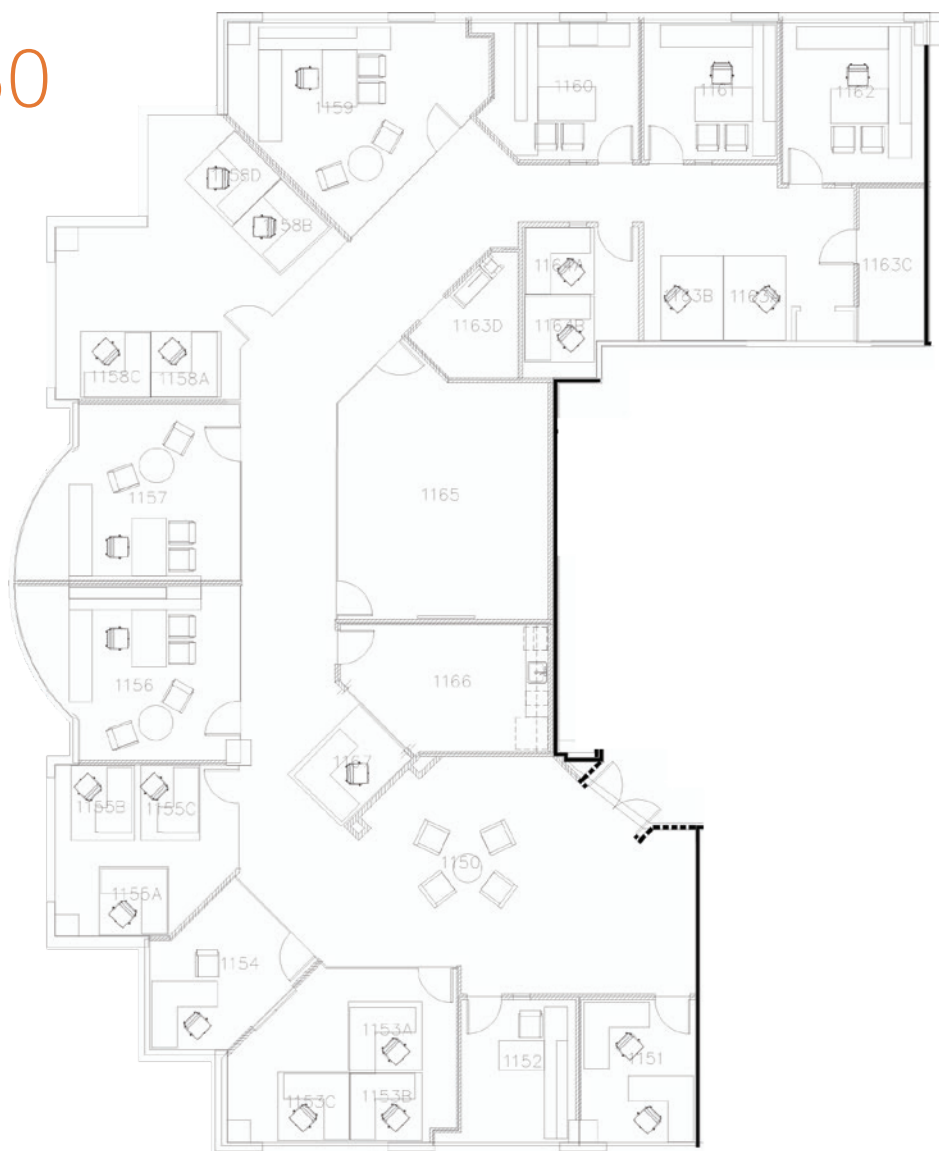

SUITE 1150

6,852 rsf

Jarred Goodstein 954 652 4617
Jonathan Kingsley 954 652 4610

BANYAN STREET www.200eastbroward.com
CAPITAL