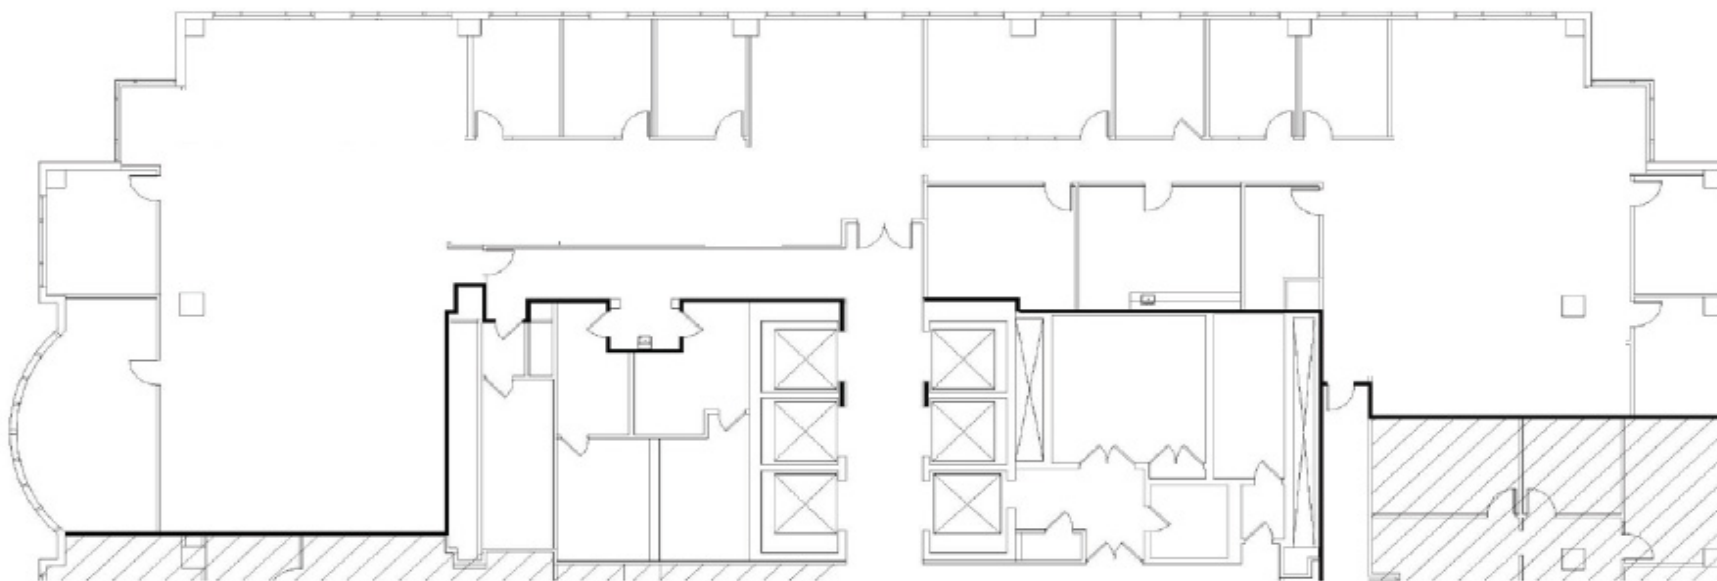

SUITE 1000

9,365 rsf

Jarred Goodstein 954 652 4617
Jonathan Kingsley 954 652 4610

BANYAN STREET www.200eastbroward.com
CAPITAL