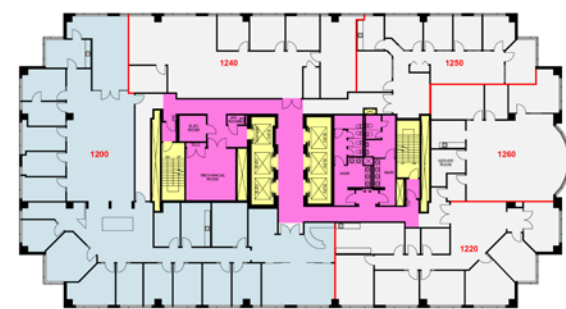

# SUITE 1200

7,280 rsf

Jarred Goodstein  
Jonathan Kingsley

954 652 4617  
954 652 4610

BANYAN STREET  
CAPITAL

[www.200eastbroward.com](http://www.200eastbroward.com)