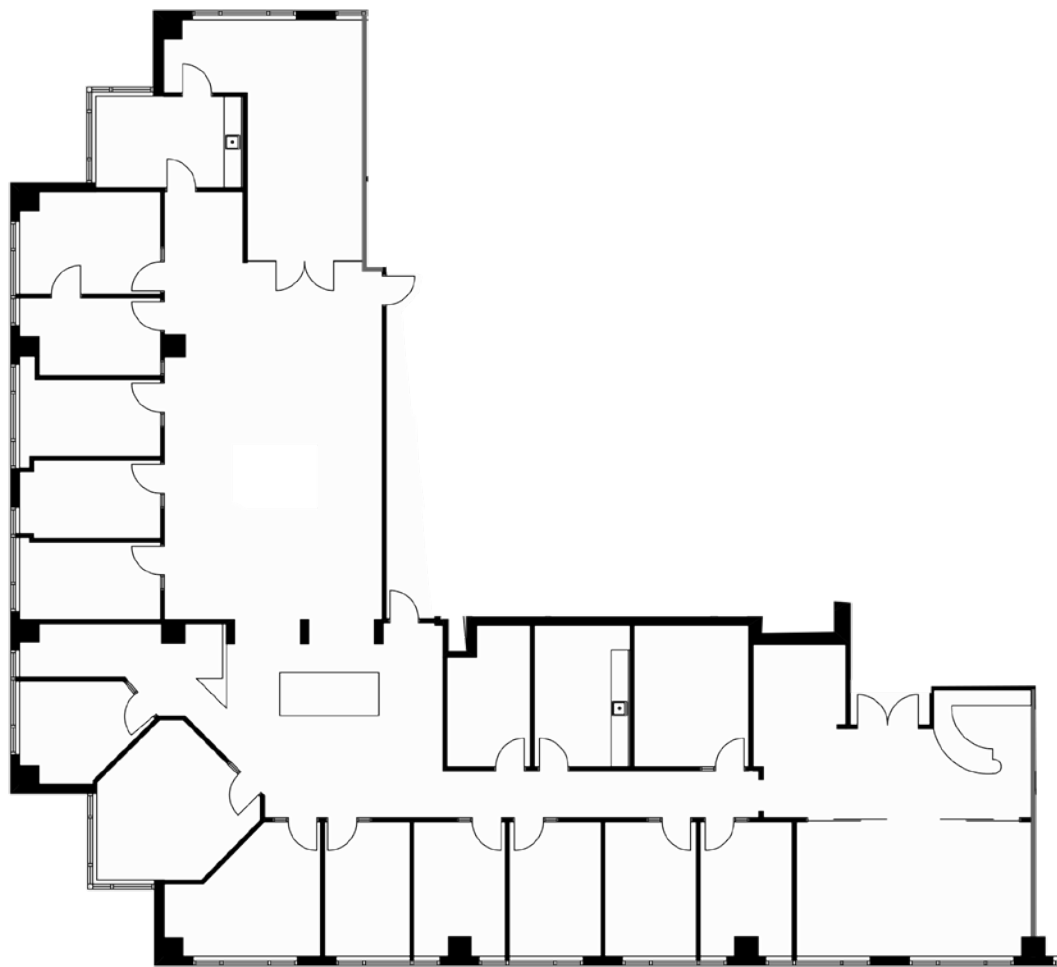

# SUITE 1200

7,280 rsf

Jarred Goodstein  
Jonathan Kingsley

954 652 4617  
954 652 4610

BANYAN STREET  
CAPITAL

[www.200eastbroward.com](http://www.200eastbroward.com)