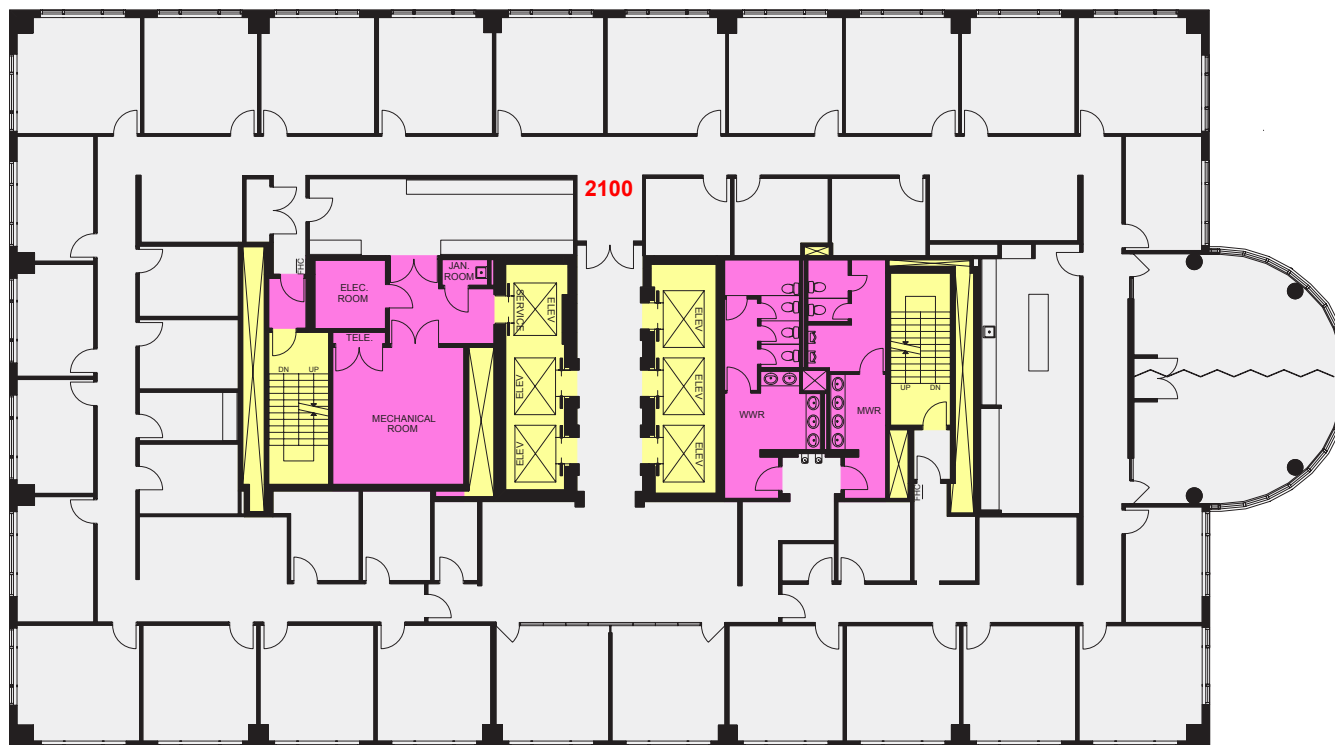

PH | SUITE 2100

14,579 rsf

Jarred Goodstein
Jonathan Kingsley

954 652 4617
954 652 4610

BANYAN STREET
CAPITAL

www.200eastbroward.com