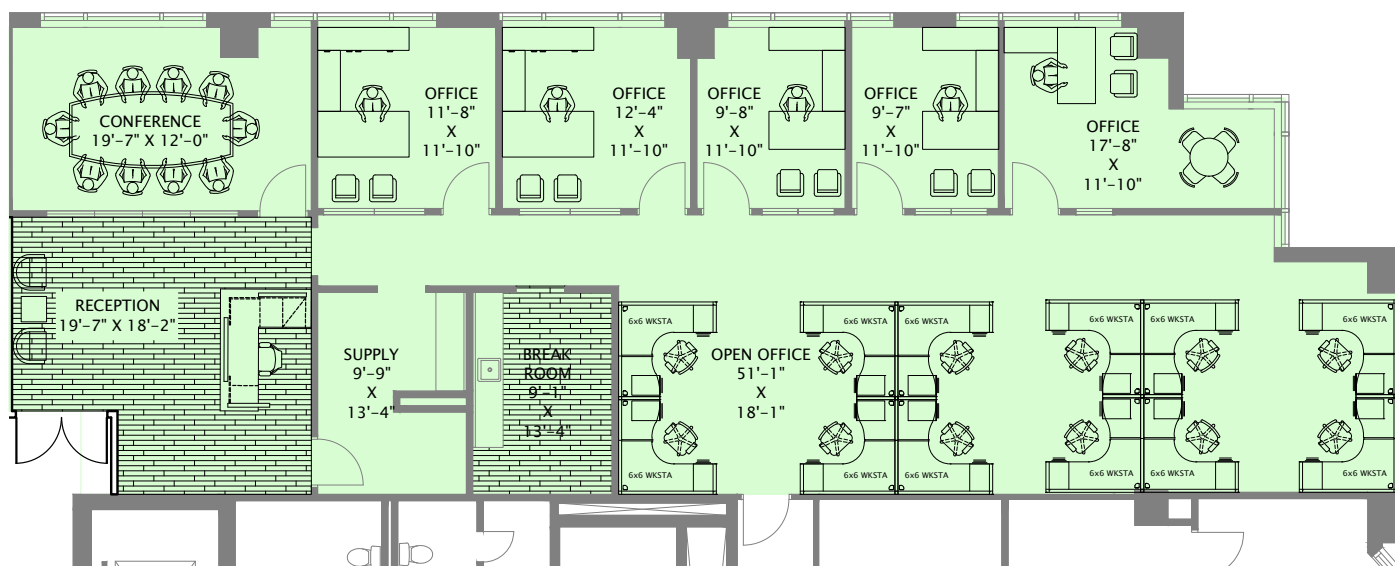

SUITE 1630

3,431 rsf

Virtual Tour

Jarred Goodstein 954 652 4617
Jonathan Kingsley 954 652 4610

BANYAN STREET www.200eastbroward.com
CAPITAL