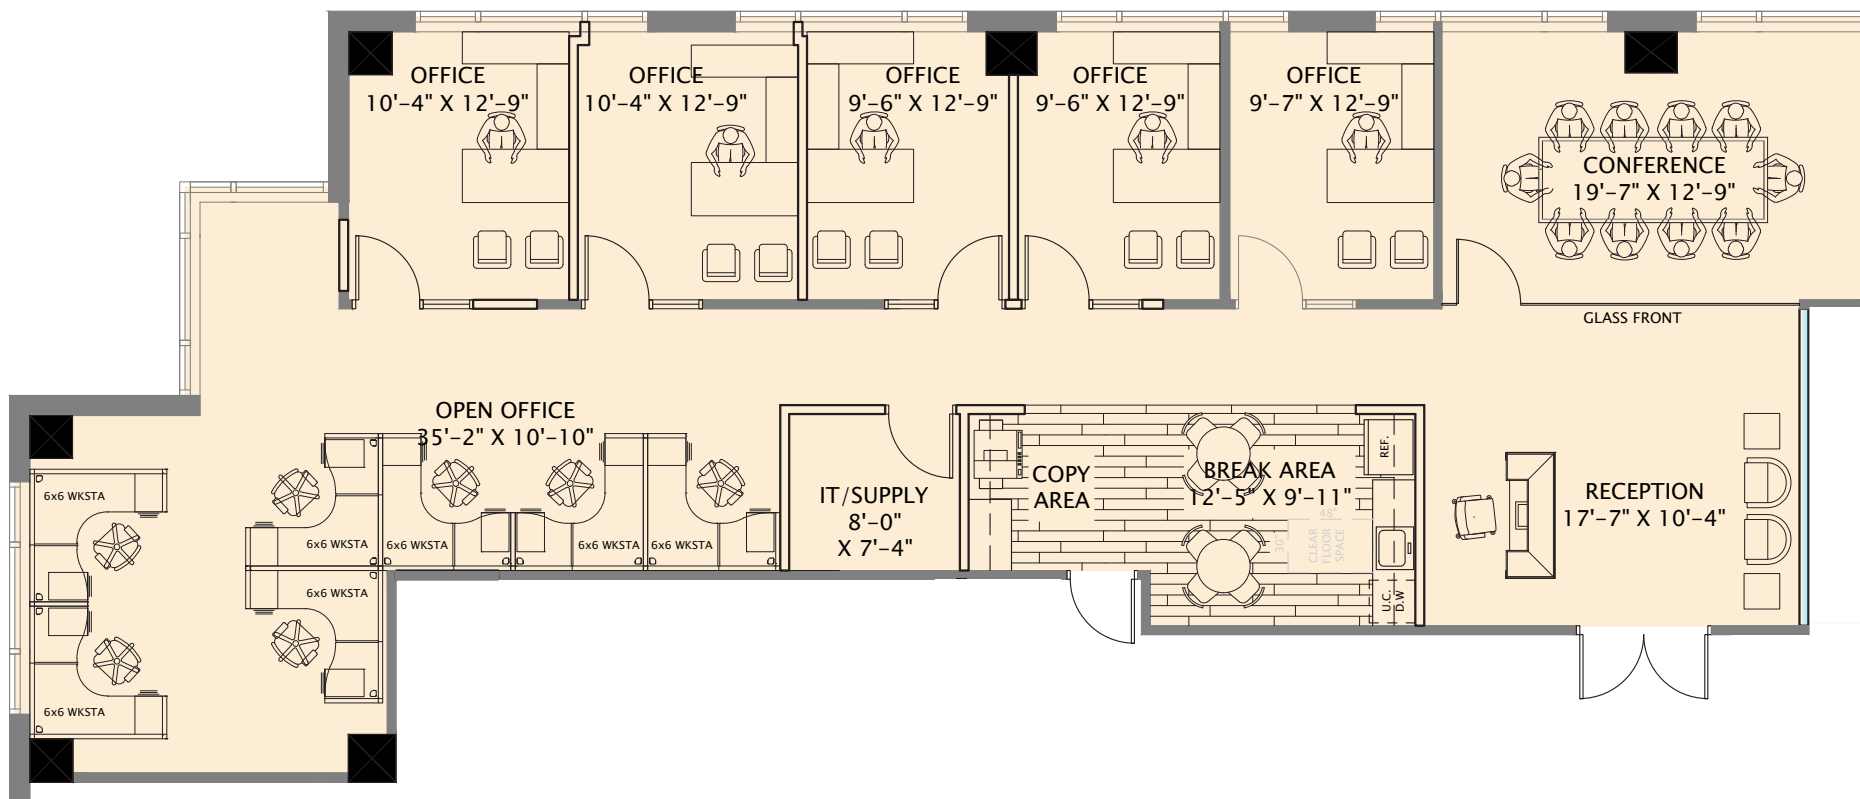

SUITE 1420

2,826 rsf

Jarred Goodstein 954 652 4617
Jonathan Kingsley 954 652 4610

BANYAN STREET www.200eastbroward.com
CAPITAL