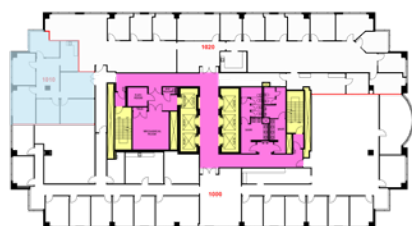

SUITE 1010

1,765 rsf

Jarred Goodstein 954 652 4617
Jonathan Kingsley 954 652 4610

BANYAN STREET CAPITAL www.200eastbroward.com