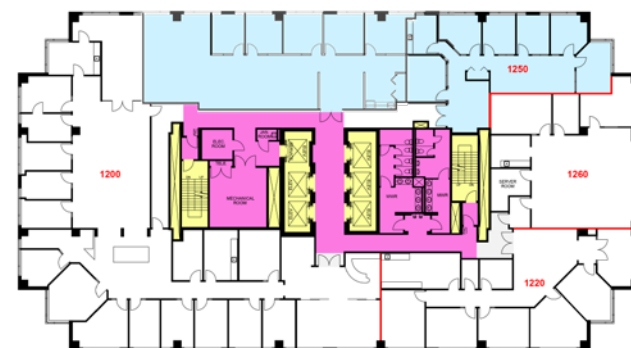

SUITE 1240 | 1250

4,913 rsf

Jarred Goodstein 954 652 4617
Jonathan Kingsley 954 652 4610

BANYAN STREET www.200eastbroward.com
CAPITAL