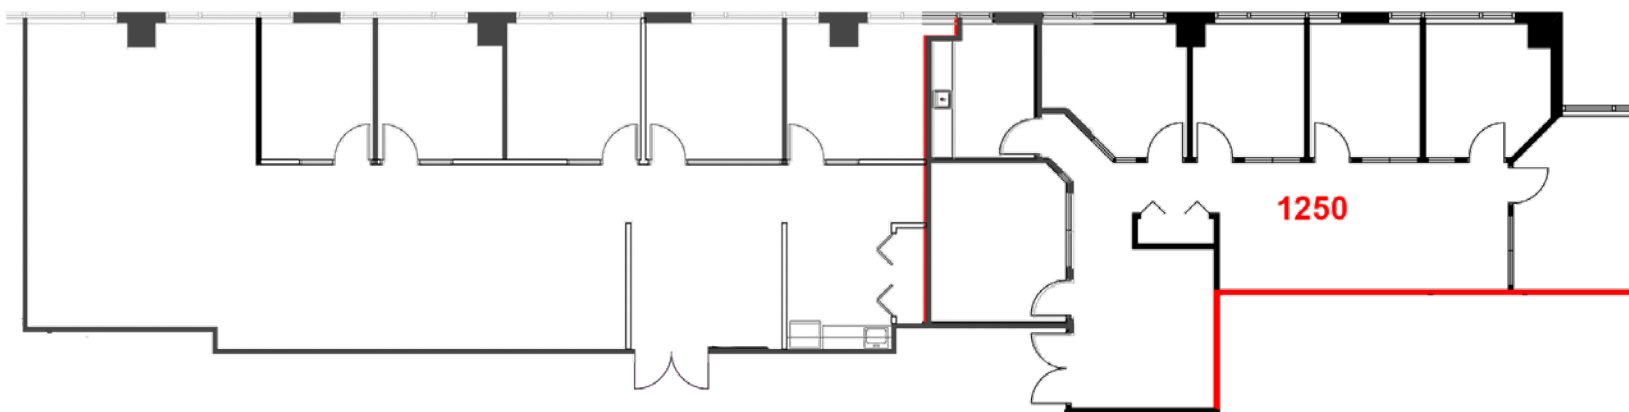

SUITE 1240 | 1250

4,913 rsf

Jarred Goodstein 954 652 4617
Jonathan Kingsley 954 652 4610

BANYAN STREET www.200eastbroward.com
CAPITAL