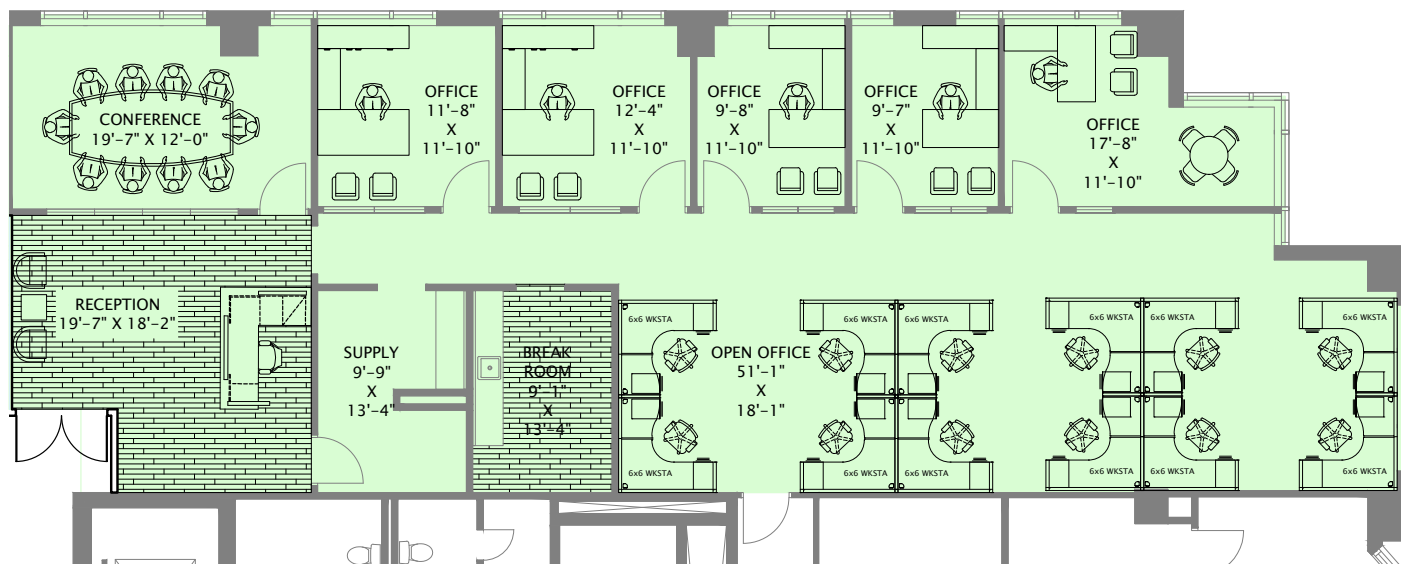

SUITE 1630

3,431 rsf

Jarred Goodstein 954 652 4617
Jonathan Kingsley 954 652 4610

BANYAN STREET www.200eastbroward.com
CAPITAL