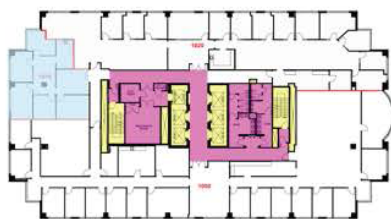

SUITE 1010

1,765 rsf

Virtual Tour

Jarred Goodstein 954 652 4617
Jonathan Kingsley 954 652 4610

BANYAN STREET www.200eastbroward.com
CAPITAL