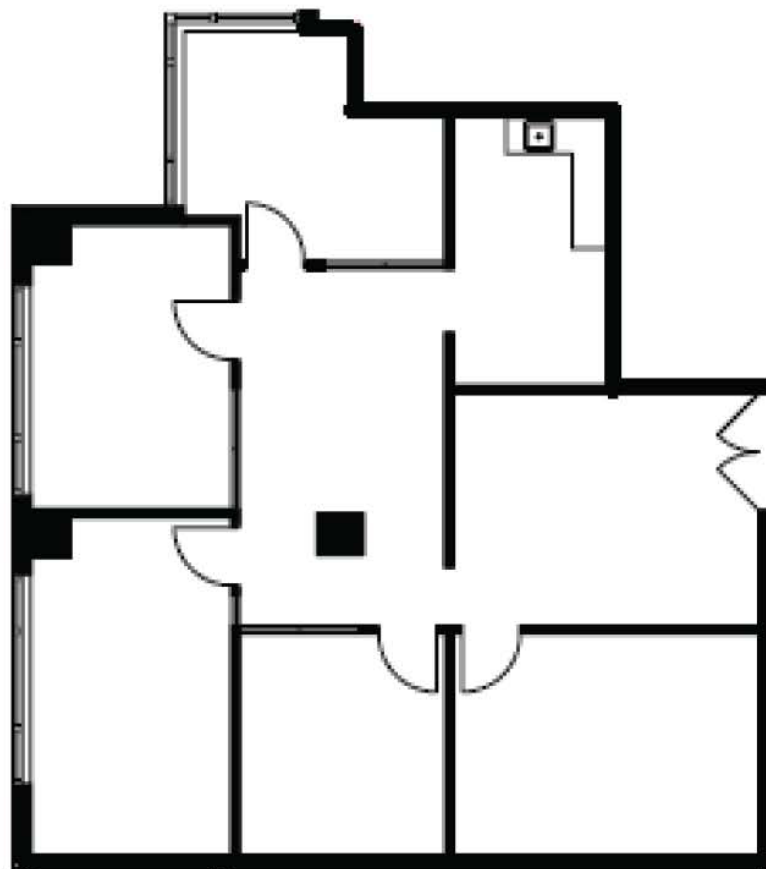

SUITE 1010

1,765 rsf

Virtual Tour

Jarred Goodstein 954 652 4617
Jonathan Kingsley 954 652 4610

BANYAN STREET www.200eastbroward.com
CAPITAL