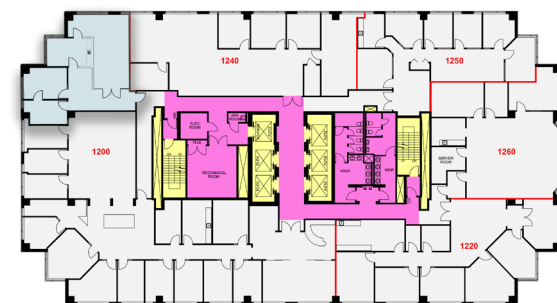

SUITE 1210

1,433 rsf

Jarred Goodstein 954 652 4617
Jonathan Kingsley 954 652 4610

BANYAN STREET www.200eastbroward.com
CAPITAL