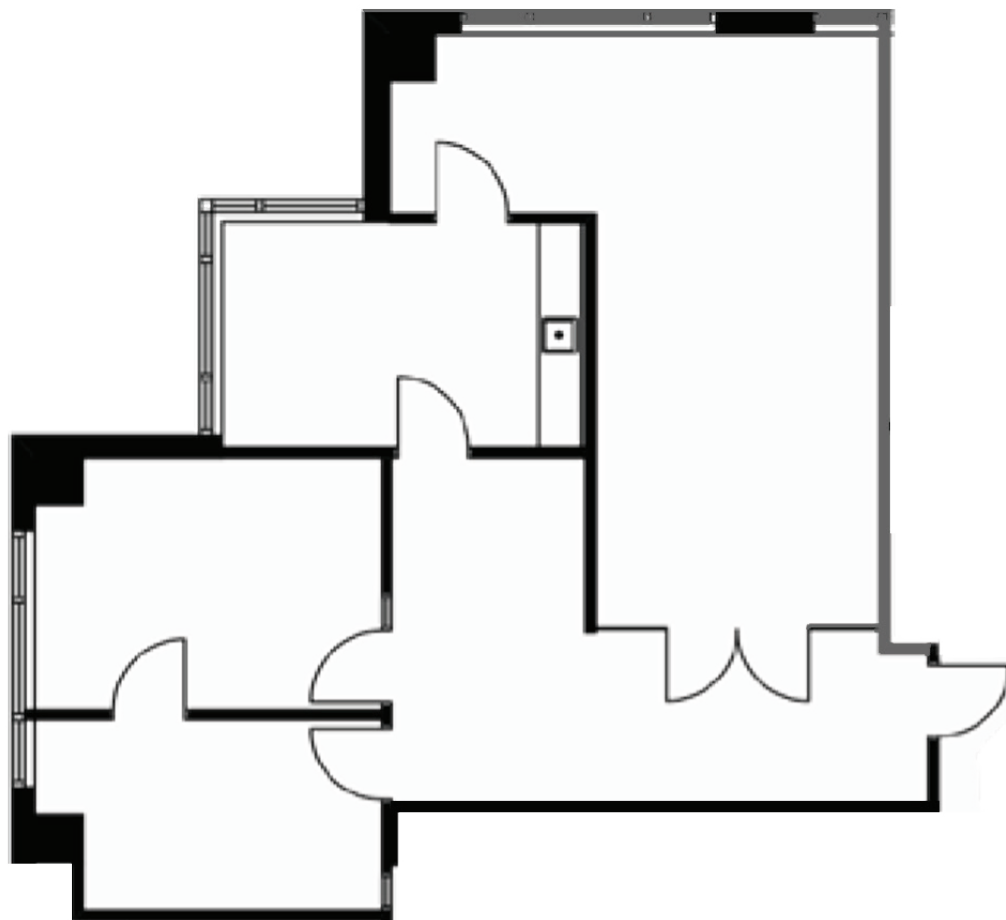

SUITE 1210

1,433 rsf

Jarred Goodstein 954 652 4617
Jonathan Kingsley 954 652 4610

BANYAN STREET www.200eastbroward.com
CAPITAL