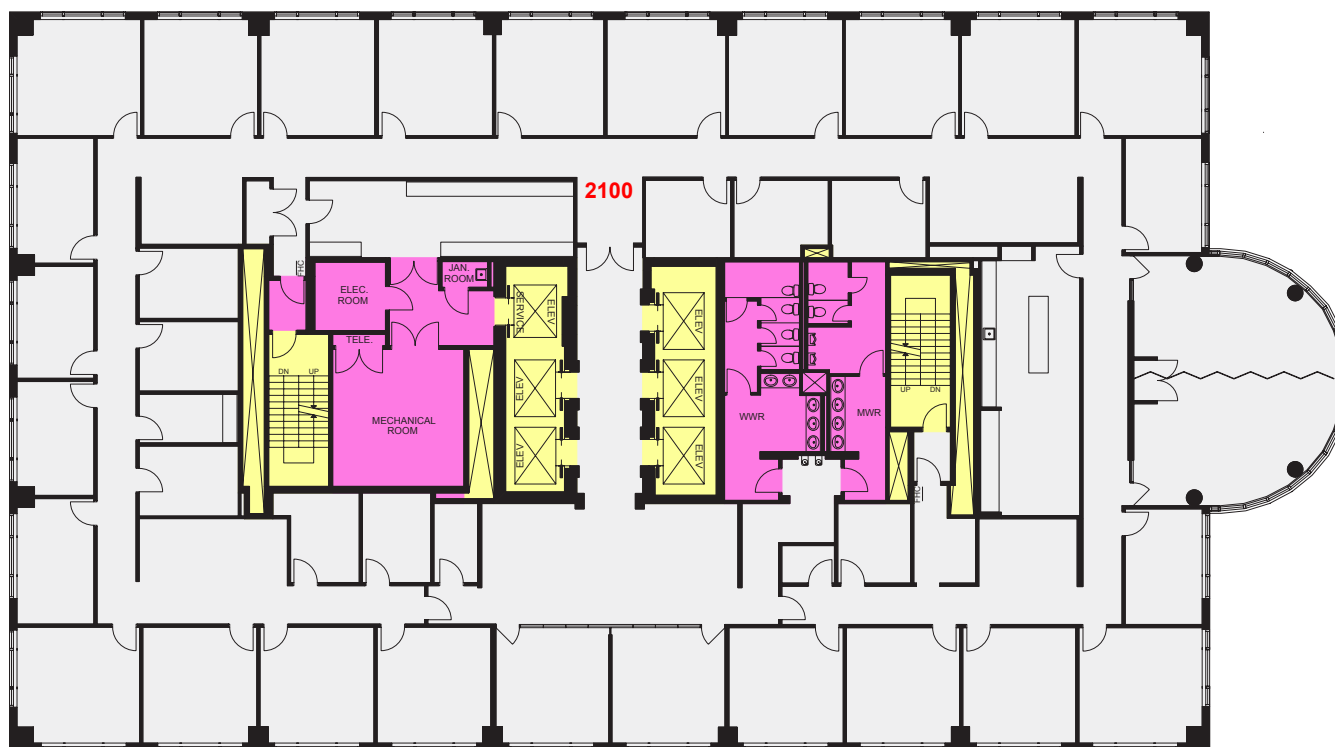

PH | SUITE 2100

14,579 rsf

Jarred Goodstein
Jonathan Kingsley

954 652 4617
954 652 4610

BANYAN STREET
CAPITAL

www.200eastbroward.com