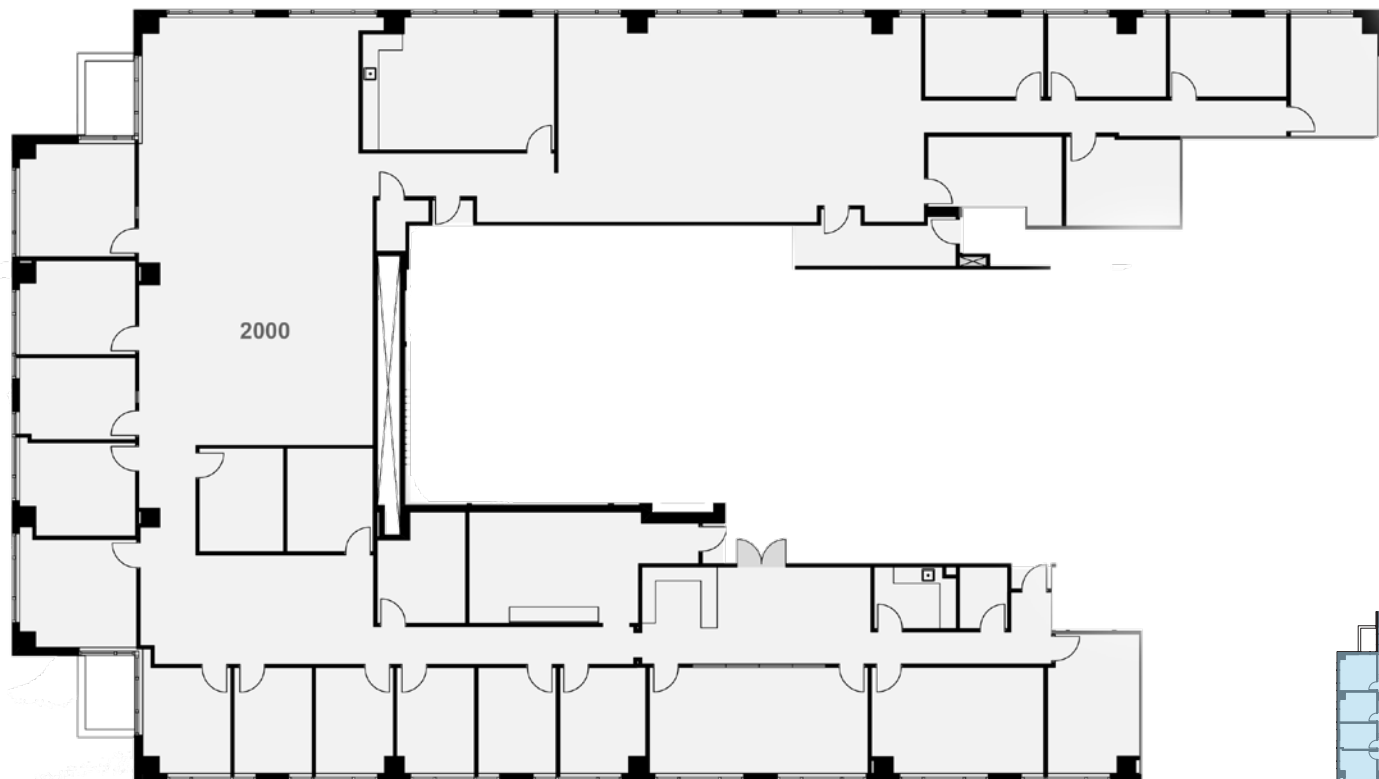

SUITE 2000

11,754 rsf

Jarred Goodstein
Jonathan Kingsley

954 652 4617
954 652 4610

BANYAN STREET
CAPITAL

www.200eastbroward.com