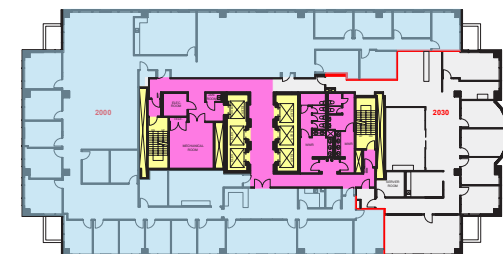

SUITE 2000

11,754 rsf

Jarred Goodstein
Jonathan Kingsley

954 652 4617
954 652 4610

BANYAN STREET
CAPITAL

www.200eastbroward.com