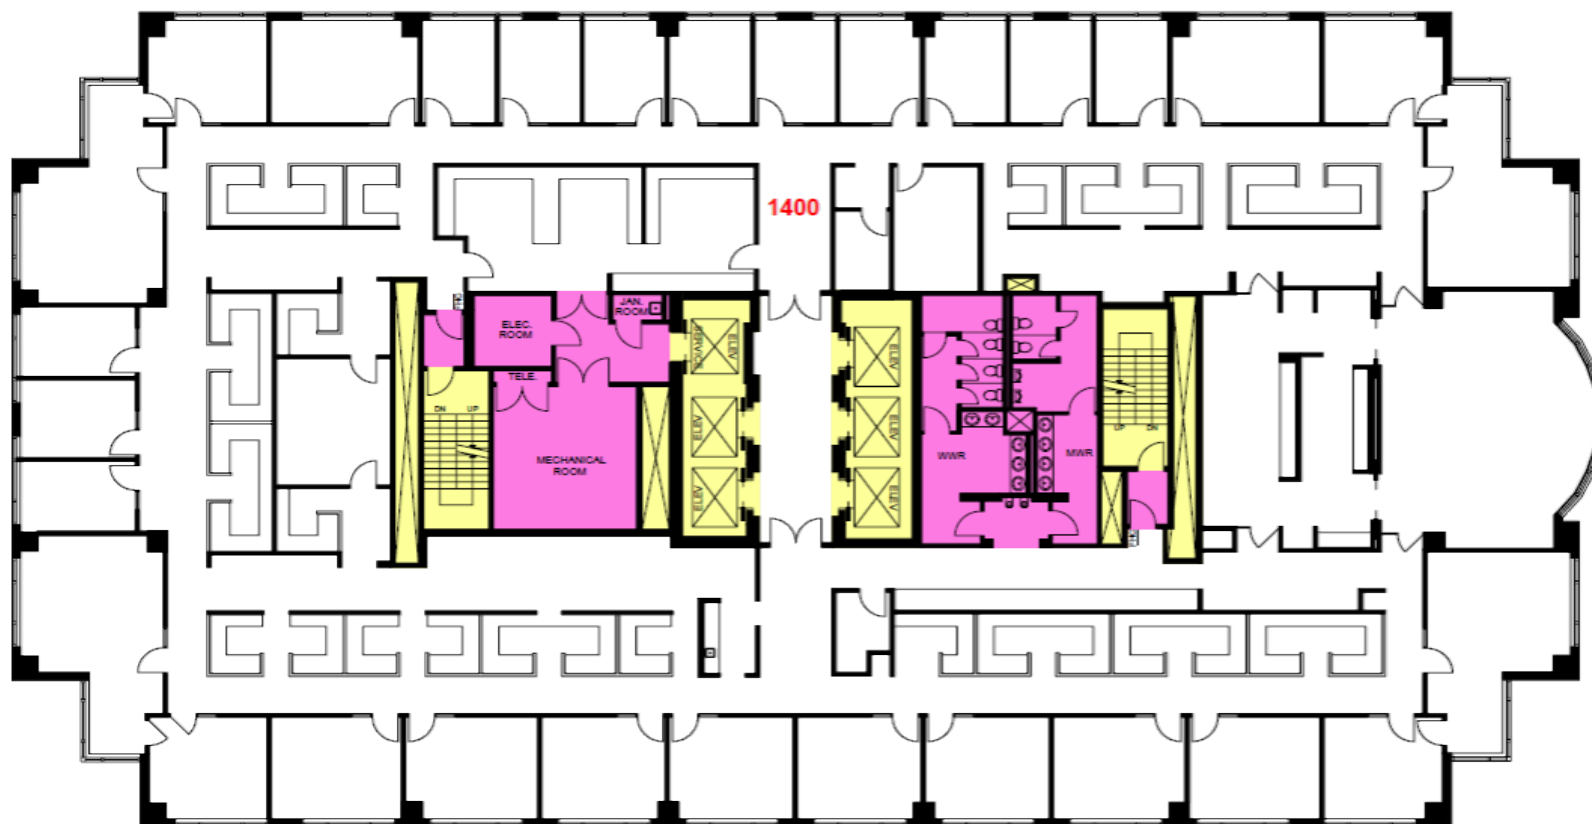

# SUITE 1400

17,298 rsf

Jarred Goodstein 954 652 4617  
Jonathan Kingsley 954 652 4610

BANYAN STREET CAPITAL [www.200eastbroward.com](http://www.200eastbroward.com)